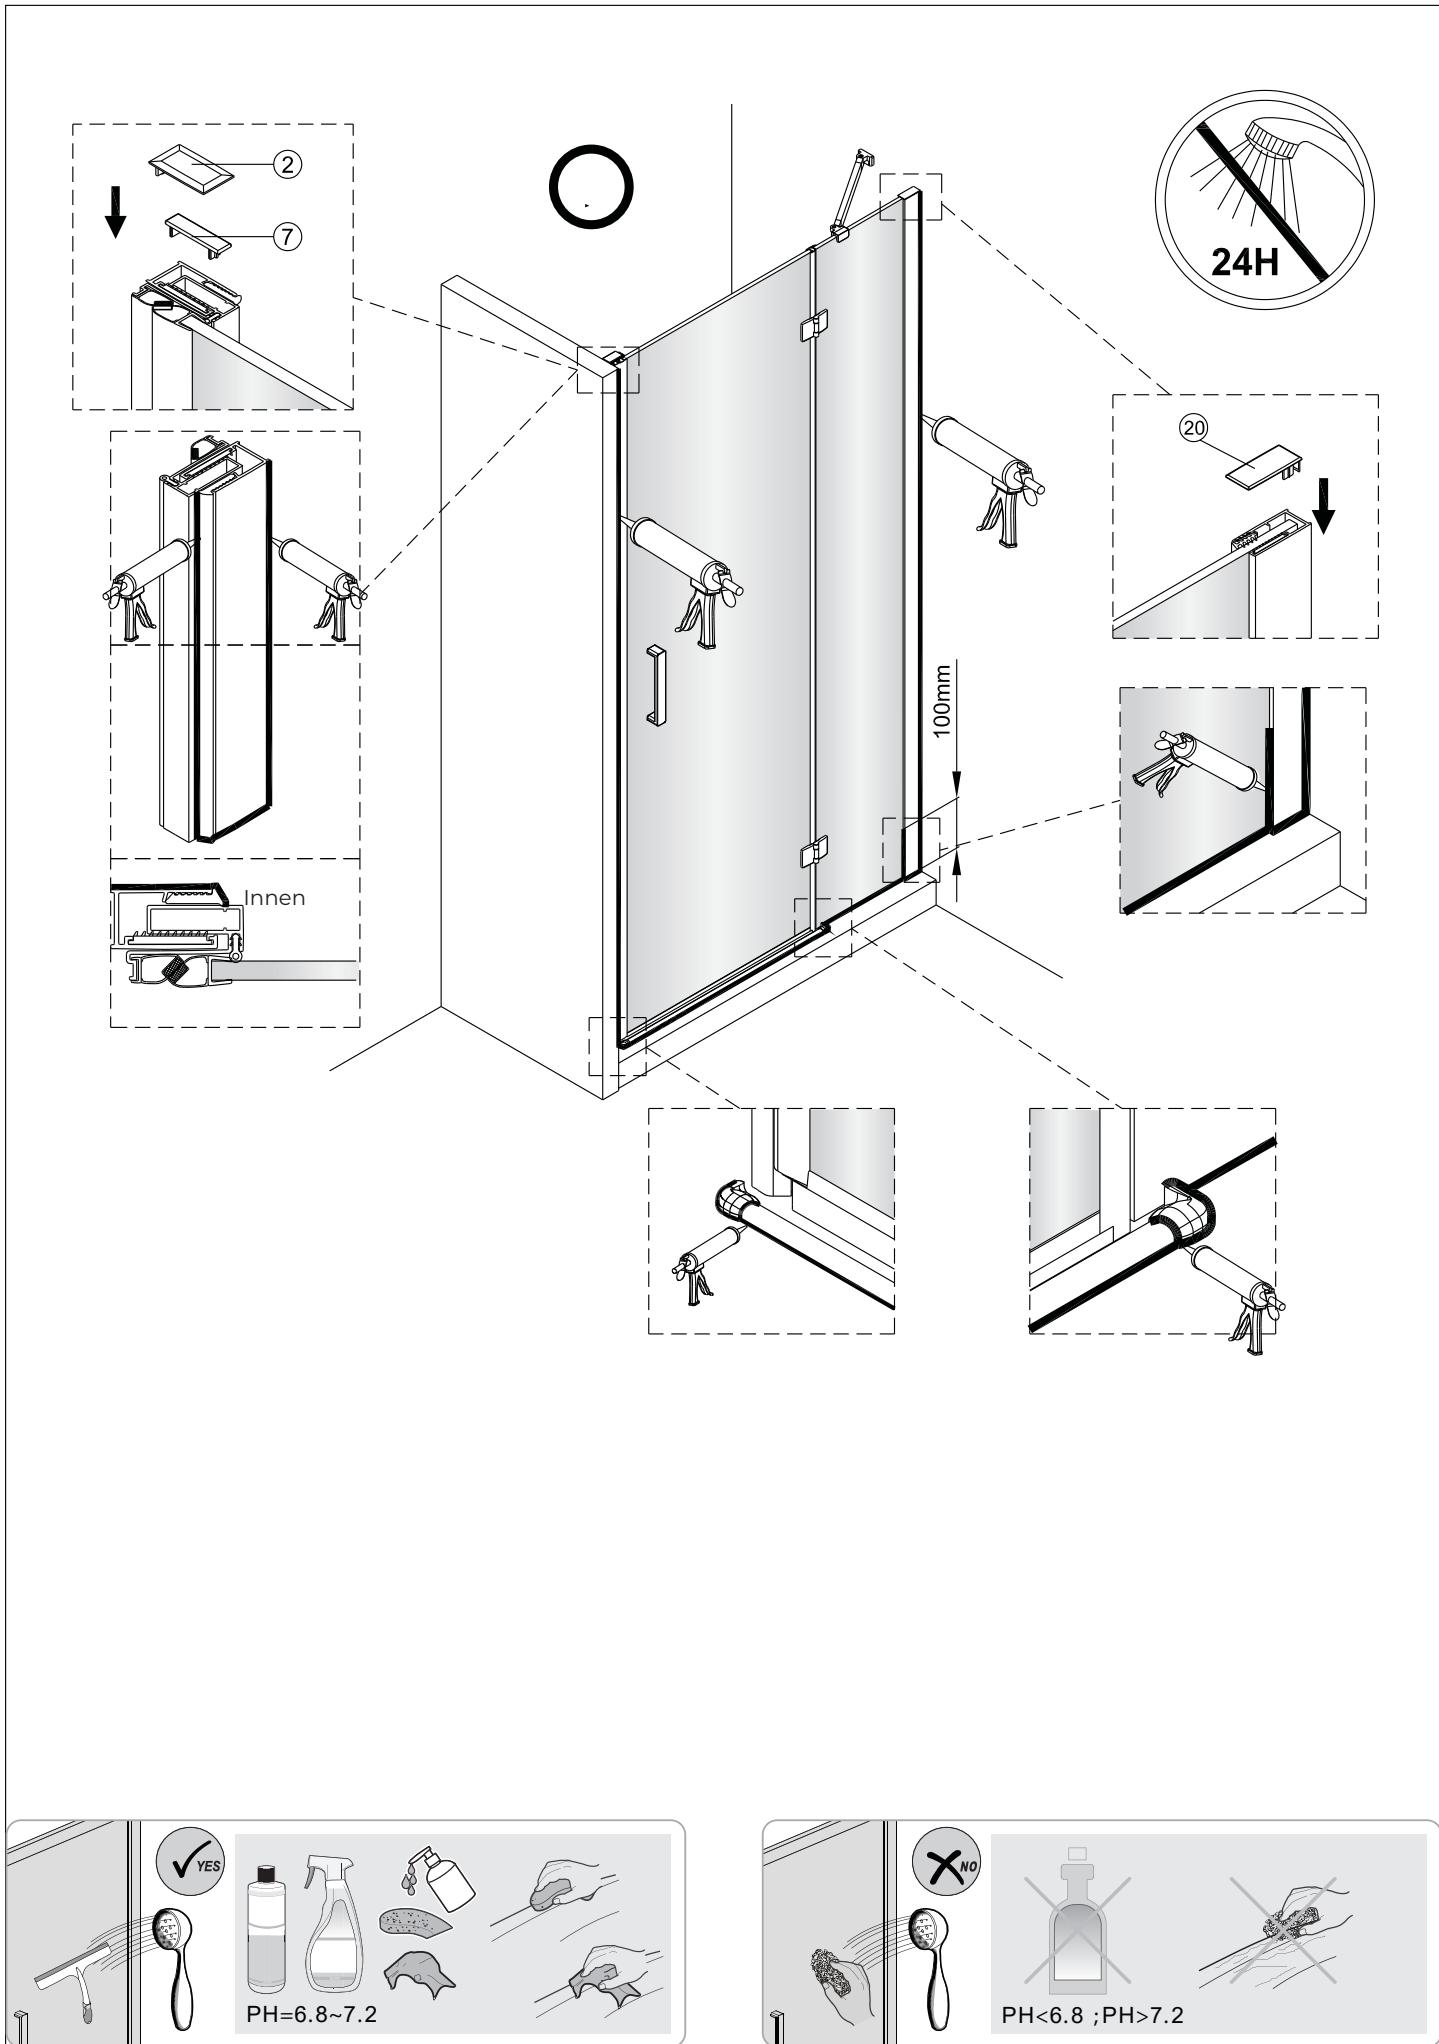

1

Model	A (mm)
21204100	875~900
21205100	975~1000
21206100	1175~1200

2

24H

Innen

100mm

PH=6.8~7.2

PH<6.8 ; PH>7.2