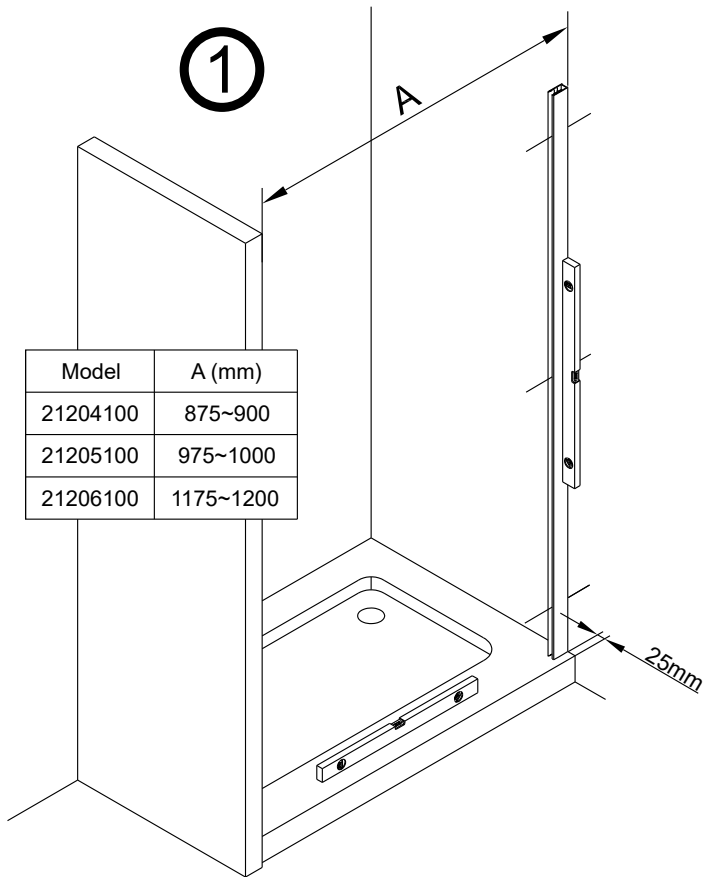

# Disa

1  x8	2  x1	3  x1	4  ST4x40 x3	5  x1	6  x1	7  x1	8  x1	9  x1
10  x1	11  x8	12  x2	13  x1	14  x1	15  ST4x30 x2	16  x1	17  x1	18  x1
19  ST4x40 x3	20  x1	21  x1	22  x1	23  x1	24  x1	25  x1	26  x1	27  x1
28  x1	29  4mm x1	30  x1						

1

Model	A (mm)
21204100	875~900
21205100	975~1000
21206100	1175~1200

2

24H

Innen

100mm

PH=6.8~7.2

PH<6.8 ; PH>7.2