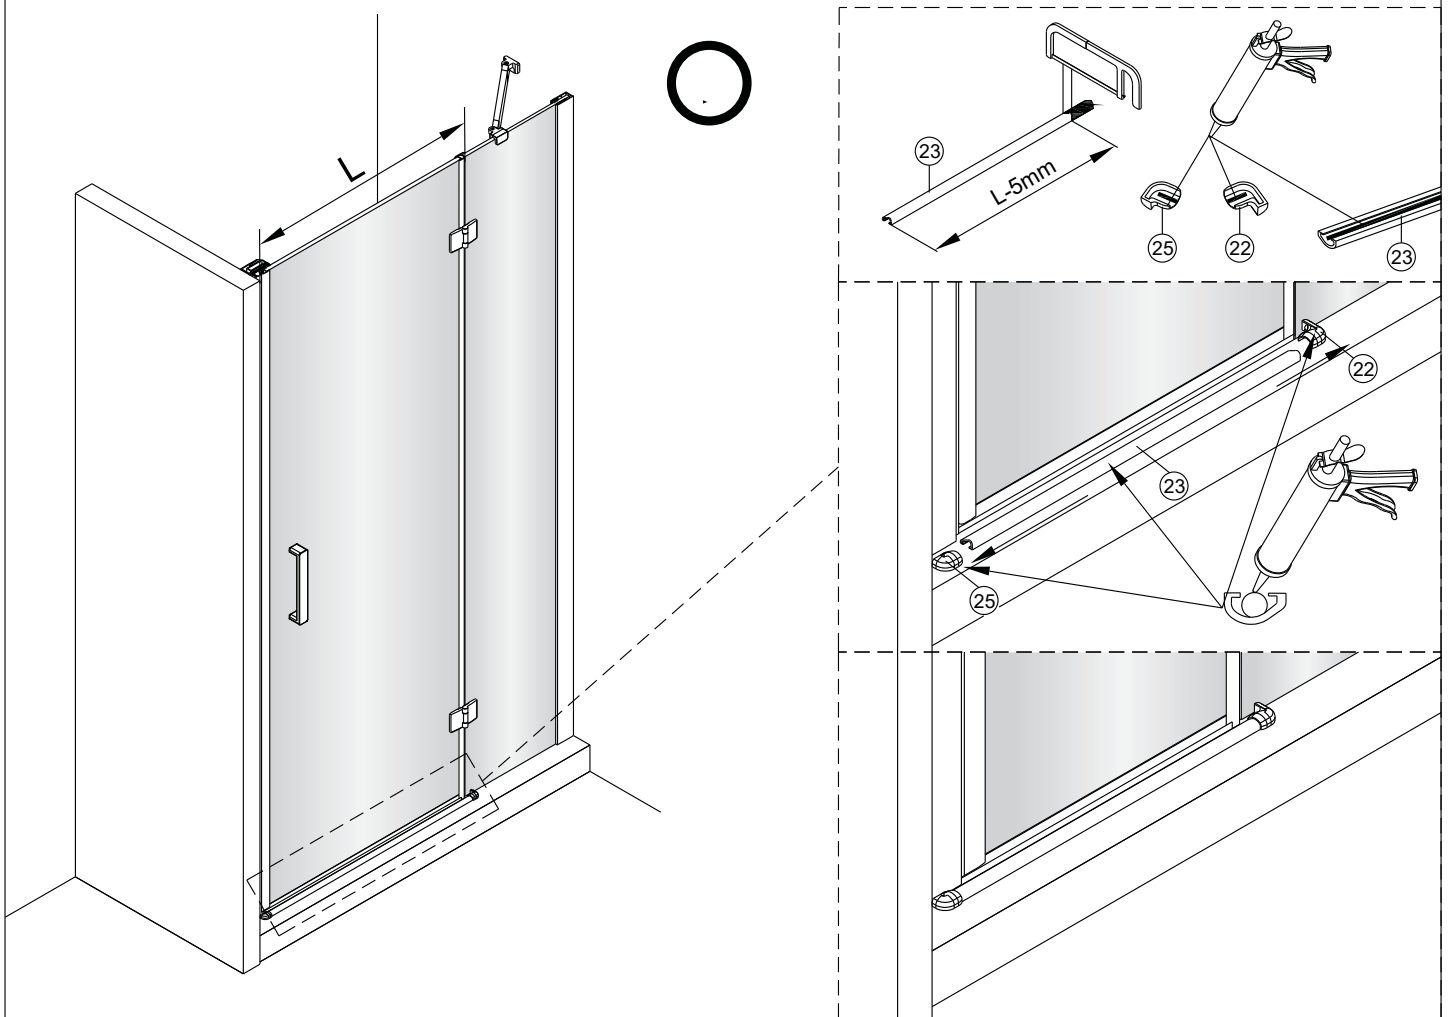

1

Model	A (mm)
21204100	875~900
21205100	975~1000
21206100	1175~1200

2

24H

Innen

100mm

PH=6.8~7.2

PH<6.8 ; PH>7.2