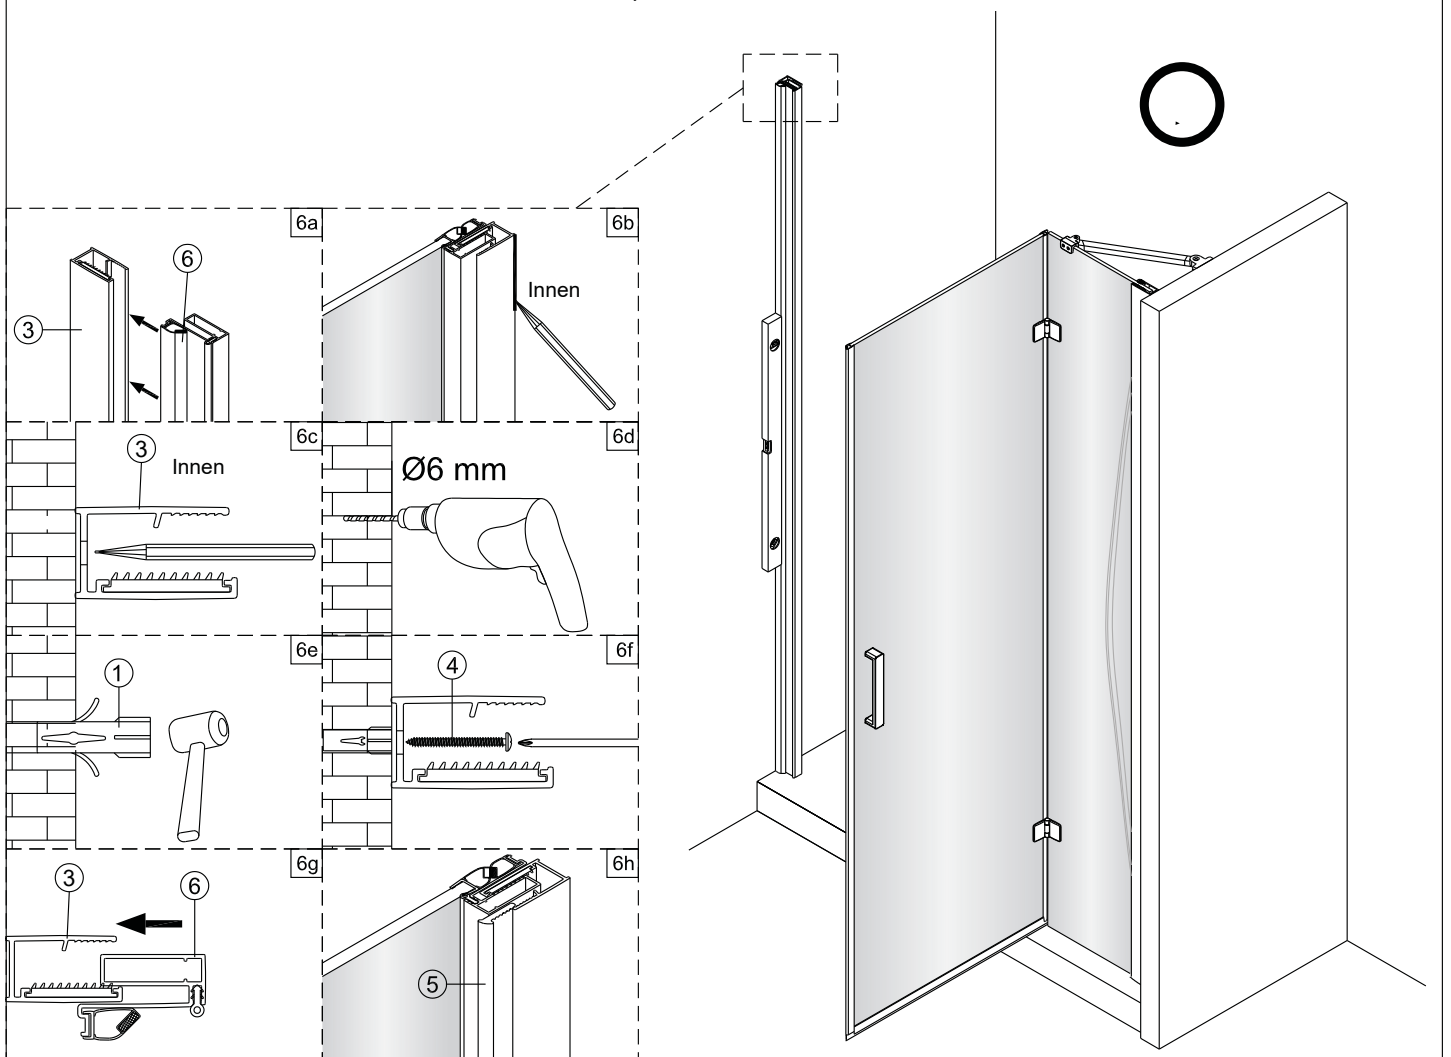

1

Model	A (mm)
21204100	875~900
21205100	975~1000
21206100	1175~1200

2

24H

Innen

100mm

PH=6.8~7.2

PH<6.8 ; PH>7.2