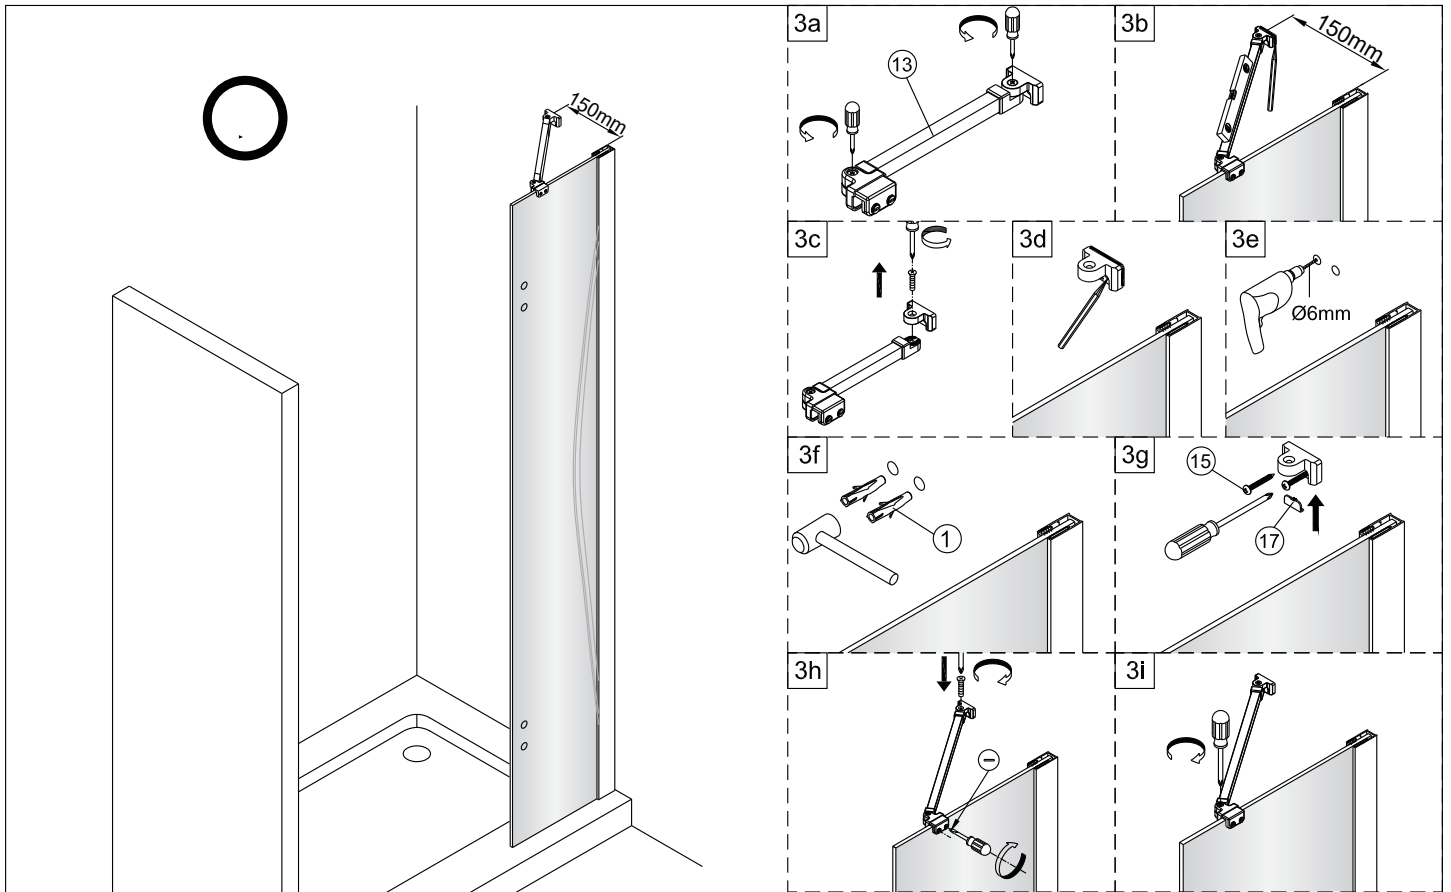

1

Model	A (mm)
21204100	875~900
21205100	975~1000
21206100	1175~1200

2

24H

Innen

100mm

PH=6.8~7.2

PH<6.8 ; PH>7.2