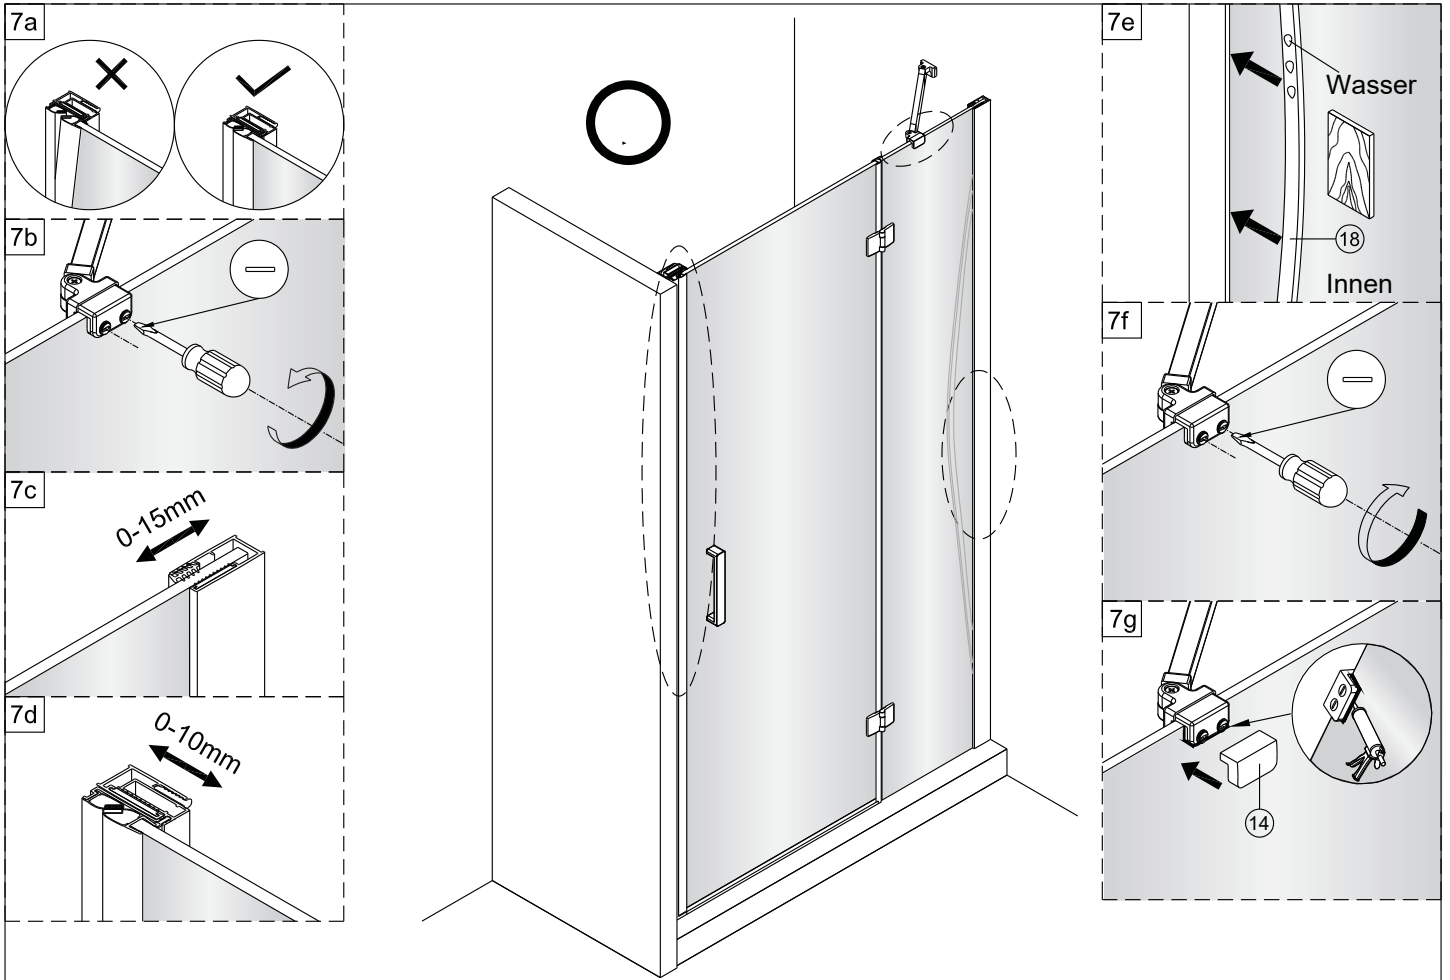

1

Model	A (mm)
21204100	875~900
21205100	975~1000
21206100	1175~1200

2

24H

Innen

100mm

PH=6.8~7.2

PH<6.8 ; PH>7.2