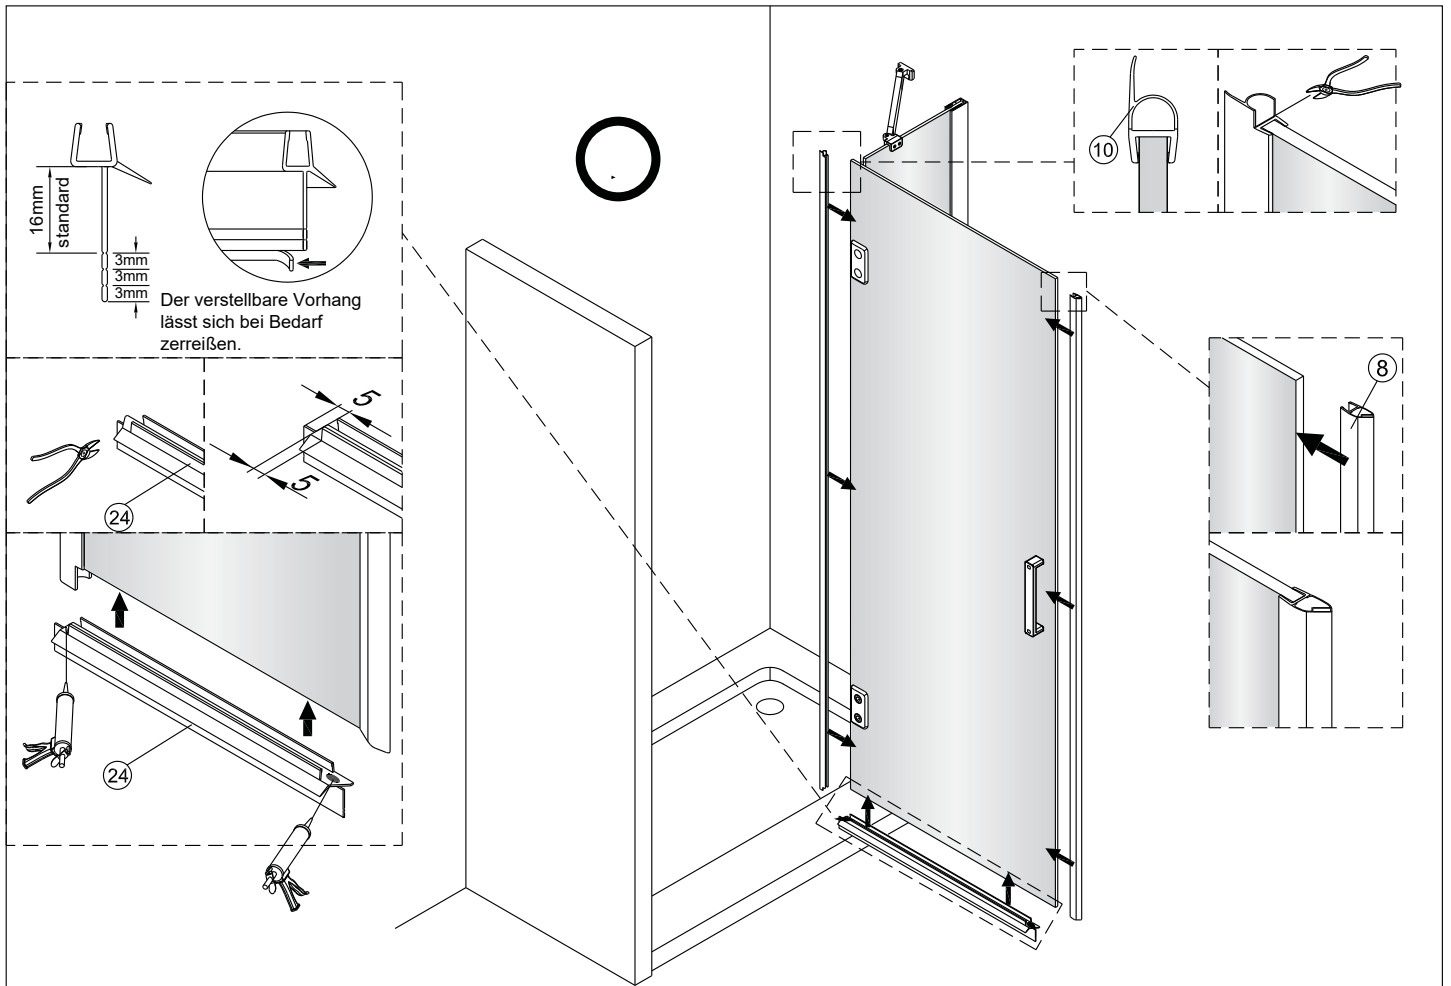

1

Model	A (mm)
21204100	875~900
21205100	975~1000
21206100	1175~1200

2

24H

Innen

100mm

PH=6.8~7.2

PH<6.8 ; PH>7.2