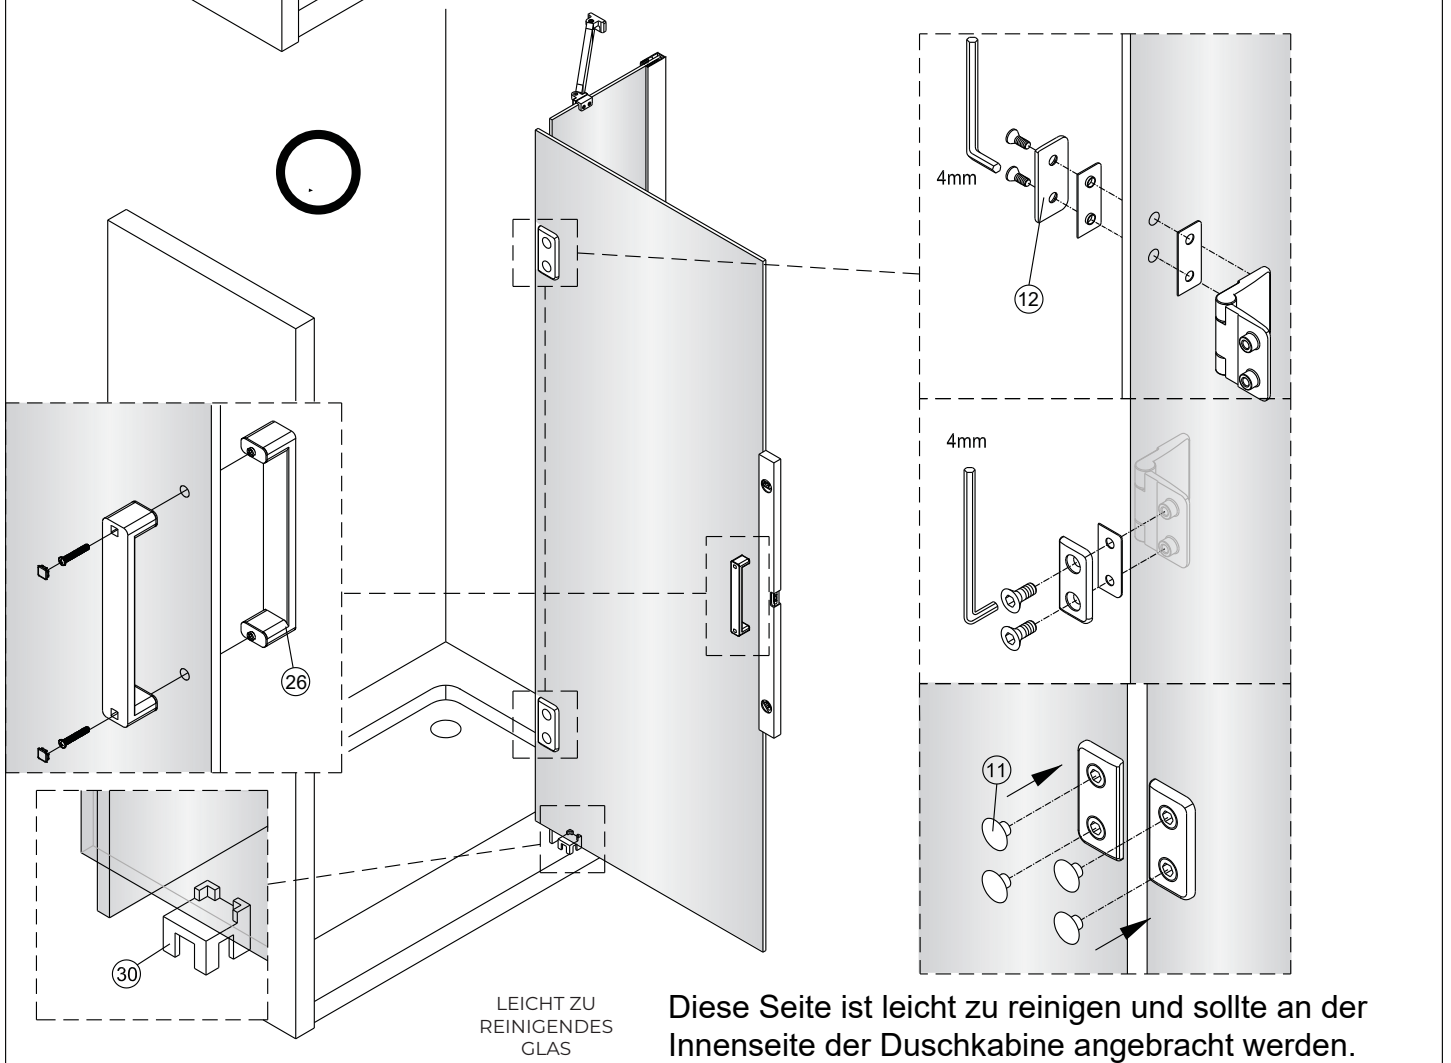

1

Model	A (mm)
21204100	875~900
21205100	975~1000
21206100	1175~1200

2

24H

Innen

100mm

PH=6.8~7.2

PH<6.8 ; PH>7.2