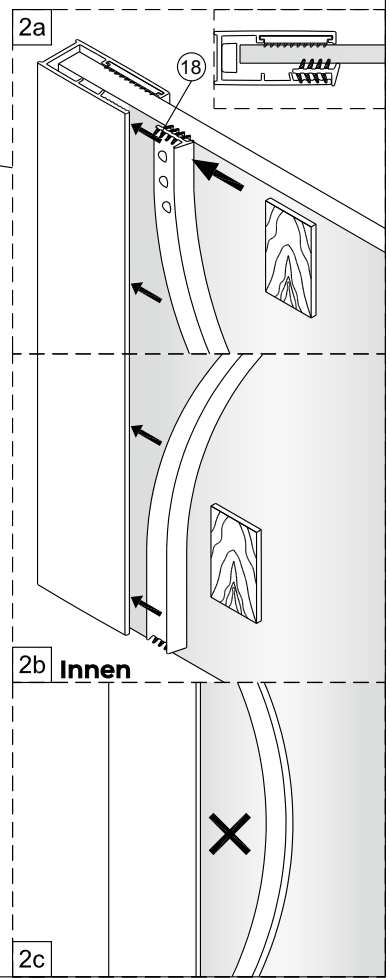

# Disa

1  x8	2  x1	3  x1	4  ST4x40 x3	5  x1	6  x1	7  x1	8  x1	9  x1
10  x1	11  x8	12  x2	13  x1	14  x1	15  ST4x30 x2	16  x1	17  x1	18  x1
19  ST4x40 x3	20  x1	21  x1	22  x1	23  x1	24  x1	25  x1	26  x1	27  x1
28  x1	29  4mm x1	30  x1						

1

Model	A (mm)
21204100	875~900
21205100	975~1000
21206100	1175~1200

2

24H

Innen

100mm

PH=6.8~7.2

PH<6.8 ; PH>7.2