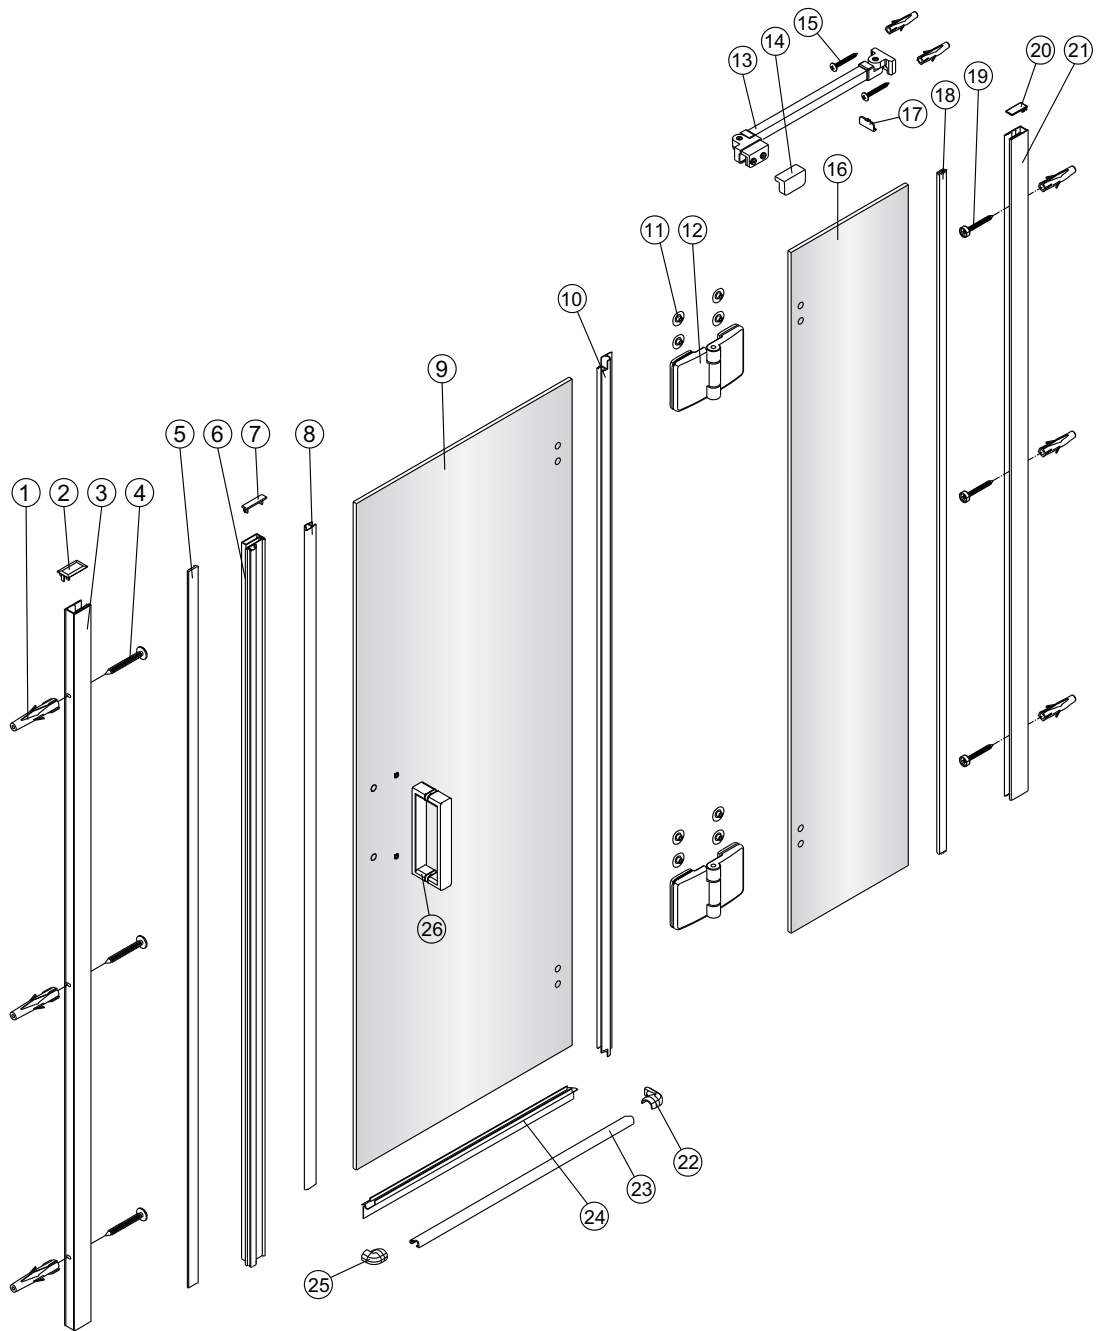

# Disa

1  x8	2  x1	3  x1	4  ST4x40 x3	5  x1	6  x1	7  x1	8  x1	9  x1
10  x1	11  x8	12  x2	13  x1	14  x1	15  ST4x30 x2	16  x1	17  x1	18  x1
19  ST4x40 x3	20  x1	21  x1	22  x1	23  x1	24  x1	25  x1	26  x1	27  x1
28  x1	29  4mm x1	30  x1						

1

Model	A (mm)
21204100	875~900
21205100	975~1000
21206100	1175~1200

2

24H

Innen

100mm

PH=6.8~7.2

PH<6.8 ; PH>7.2