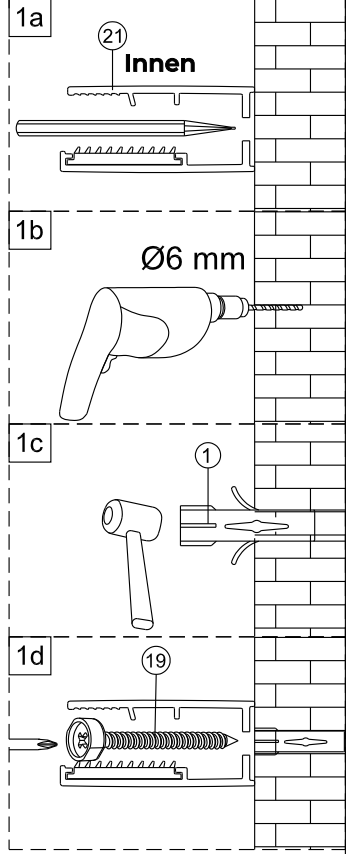

# Disa

1  x8	2  x1	3  x1	4  ST4x40 x3	5  x1	6  x1	7  x1	8  x1	9  x1
10  x1	11  x8	12  x2	13  x1	14  x1	15  ST4x30 x2	16  x1	17  x1	18  x1
19  ST4x40 x3	20  x1	21  x1	22  x1	23  x1	24  x1	25  x1	26  x1	27  x1
28  x1	29  4mm x1	30  x1						

1

Model	A (mm)
21204100	875~900
21205100	975~1000
21206100	1175~1200

2

24H

Innen

100mm

PH=6.8~7.2

PH<6.8 ; PH>7.2