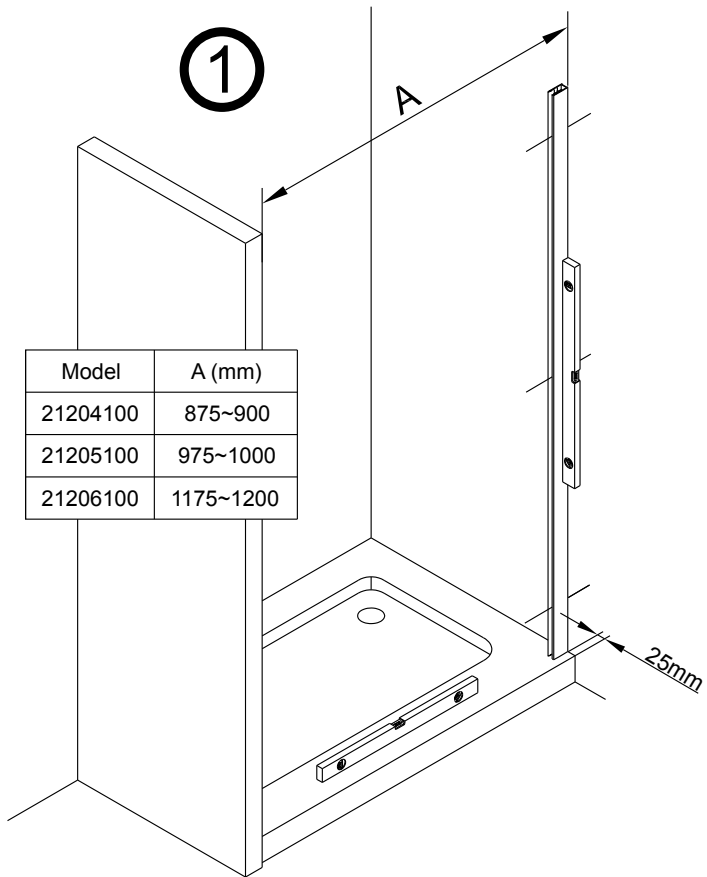

OLTENS

Disa

| | | | | | | | | |
|------------------------|---------------------|--------------|-----------------------|--------------|------------------------|--------------|--------------|--------------|
| 1 x8 | 2 x1 | 3 x1 | 4 ST4x40 x3 | 5 x1 | 6 x1 | 7 x1 | 8 x1 | 9 x1 |
| 10 x1 | 11 x8 | 12 x2 | 13 x1 | 14 x1 | 15 ST4x30 x2 | 16 x1 | 17 x1 | 18 x1 |
| 19 ST4x40 x3 | 20 x1 | 21 x1 | 22 x1 | 23 x1 | 24 x1 | 25 x1 | 26 x1 | 27 x1 |
| 28 x1 | 29 4mm x1 | 30 x1 | | | | | | |

1

2

3

4

EASY CLEAN GLASS

This side with easy clean treatment, please put this side to inside of shower enclosure.

5

Adjustable curtain could be torn apart as real demand.