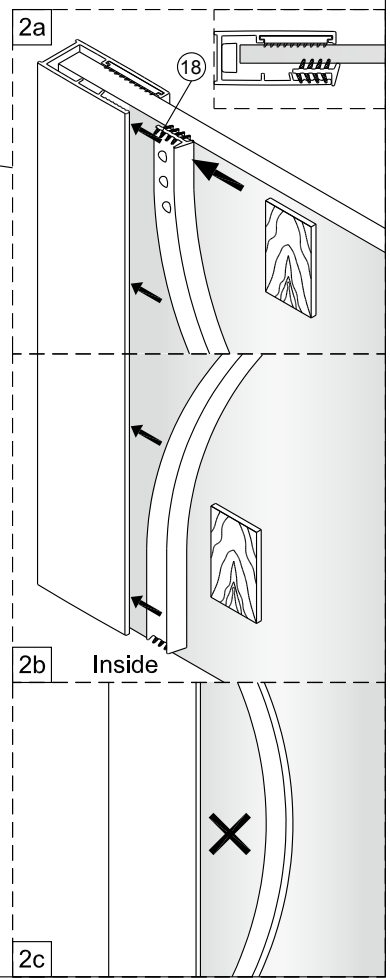

OLTENS

Disa

| | | | | | | | | |
|------------------------|---------------------|--------------|-----------------------|--------------|------------------------|--------------|--------------|--------------|
| 1 x8 | 2 x1 | 3 x1 | 4 ST4x40 x3 | 5 x1 | 6 x1 | 7 x1 | 8 x1 | 9 x1 |
| 10 x1 | 11 x8 | 12 x2 | 13 x1 | 14 x1 | 15 ST4x30 x2 | 16 x1 | 17 x1 | 18 x1 |
| 19 ST4x40 x3 | 20 x1 | 21 x1 | 22 x1 | 23 x1 | 24 x1 | 25 x1 | 26 x1 | 27 x1 |
| 28 x1 | 29 4mm x1 | 30 x1 | | | | | | |

1

2

3

4

EASY CLEAN GLASS

This side with easy clean treatment, please put this side to inside of shower enclosure.

5

Adjustable curtain could be torn apart as real demand.