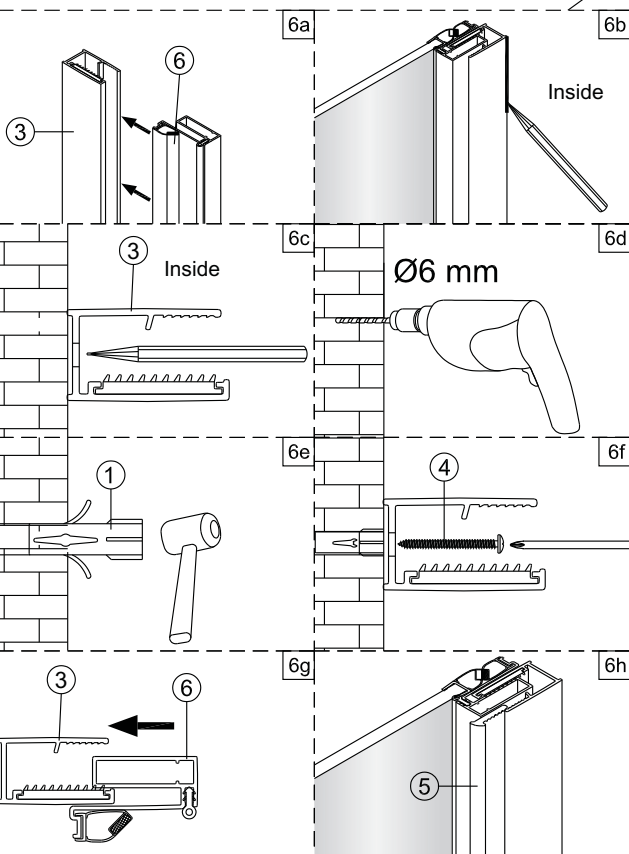

5

Adjustable curtain could be torn apart as real demand.

6