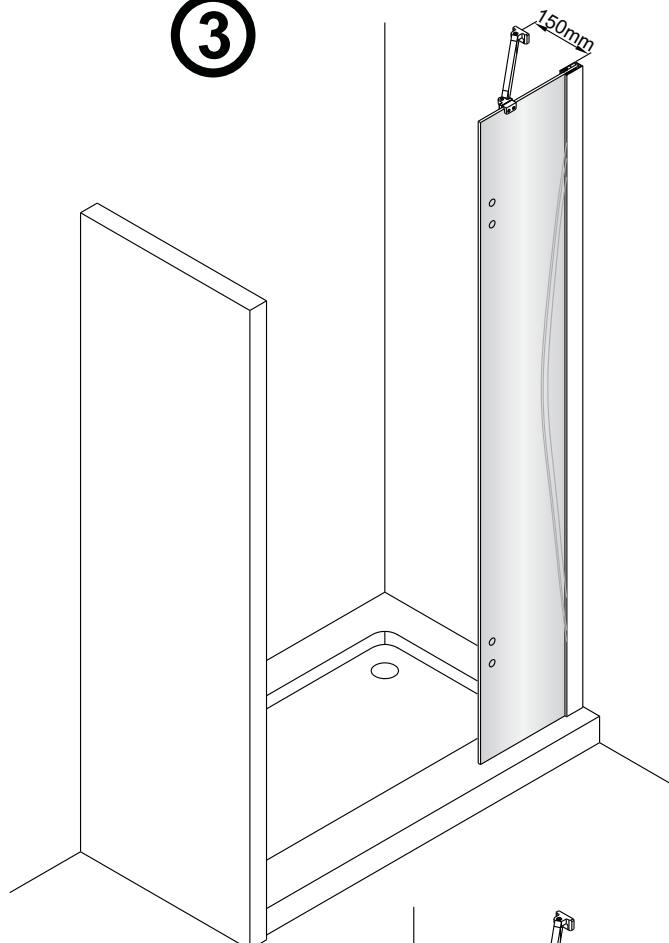

OLTENS

Disa

| | | | | | | | | |
|------------------------|---------------------|--------------|-----------------------|--------------|------------------------|--------------|--------------|--------------|
| 1 x8 | 2 x1 | 3 x1 | 4 ST4x40 x3 | 5 x1 | 6 x1 | 7 x1 | 8 x1 | 9 x1 |
| 10 x1 | 11 x8 | 12 x2 | 13 x1 | 14 x1 | 15 ST4x30 x2 | 16 x1 | 17 x1 | 18 x1 |
| 19 ST4x40 x3 | 20 x1 | 21 x1 | 22 x1 | 23 x1 | 24 x1 | 25 x1 | 26 x1 | 27 x1 |
| 28 x1 | 29 4mm x1 | 30 x1 | | | | | | |

1

2

3

4

EASY CLEAN GLASS

This side with easy clean treatment, please put this side to inside of shower enclosure.

5

Adjustable curtain could be torn apart as real demand.