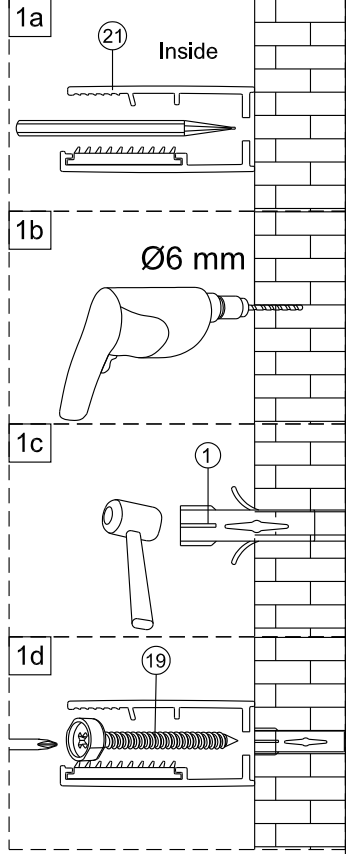

OLTENS

Disa

| | | | | | | | | |
|------------------------|---------------------|--------------|-----------------------|--------------|------------------------|--------------|--------------|--------------|
| 1 x8 | 2 x1 | 3 x1 | 4 ST4x40 x3 | 5 x1 | 6 x1 | 7 x1 | 8 x1 | 9 x1 |
| 10 x1 | 11 x8 | 12 x2 | 13 x1 | 14 x1 | 15 ST4x30 x2 | 16 x1 | 17 x1 | 18 x1 |
| 19 ST4x40 x3 | 20 x1 | 21 x1 | 22 x1 | 23 x1 | 24 x1 | 25 x1 | 26 x1 | 27 x1 |
| 28 x1 | 29 4mm x1 | 30 x1 | | | | | | |

1

2

3

4

EASY CLEAN GLASS

This side with easy clean treatment, please put this side to inside of shower enclosure.

5

Adjustable curtain could be torn apart as real demand.