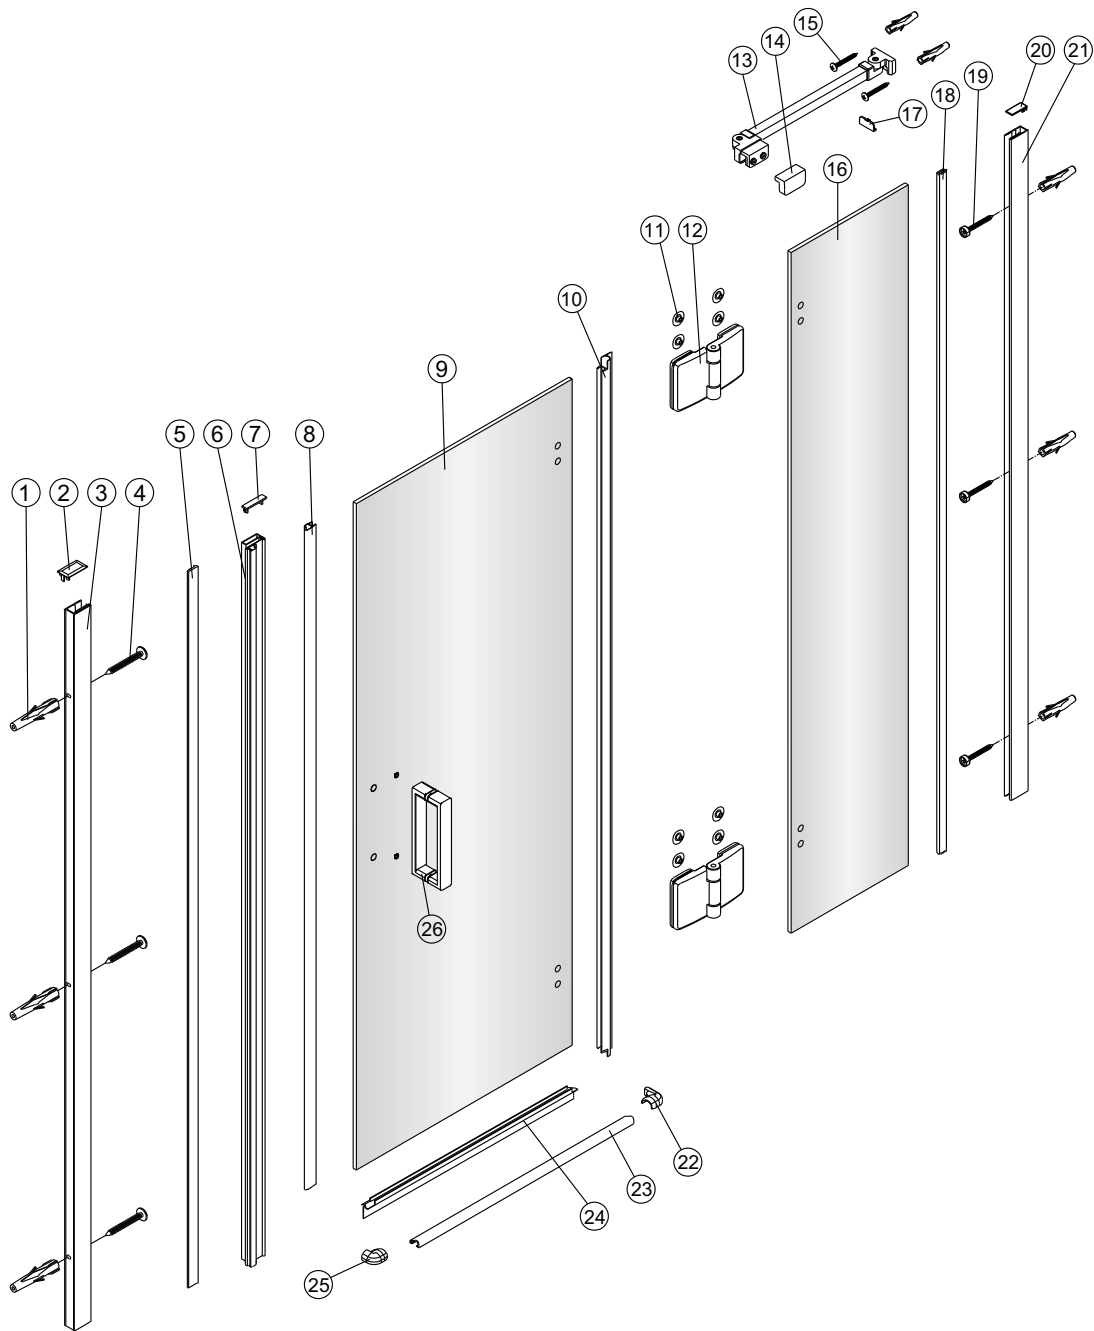

OLTENS

Disa

| | | | | | | | | |
|------------------------|---------------------|--------------|-----------------------|--------------|------------------------|--------------|--------------|--------------|
| 1 x8 | 2 x1 | 3 x1 | 4 ST4x40 x3 | 5 x1 | 6 x1 | 7 x1 | 8 x1 | 9 x1 |
| 10 x1 | 11 x8 | 12 x2 | 13 x1 | 14 x1 | 15 ST4x30 x2 | 16 x1 | 17 x1 | 18 x1 |
| 19 ST4x40 x3 | 20 x1 | 21 x1 | 22 x1 | 23 x1 | 24 x1 | 25 x1 | 26 x1 | 27 x1 |
| 28 x1 | 29 4mm x1 | 30 x1 | | | | | | |

1

2

3

4

EASY CLEAN GLASS

This side with easy clean treatment, please put this side to inside of shower enclosure.

5

Adjustable curtain could be torn apart as real demand.