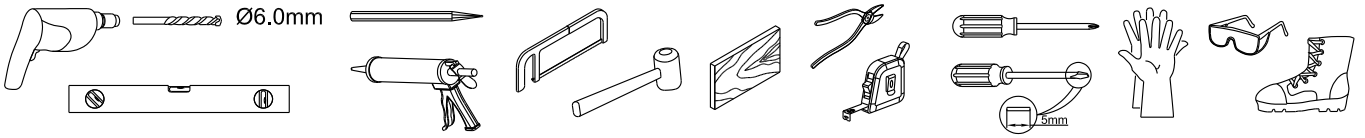

OLTENS

Disa

| | | | | | | | | |
|------------------------|---------------------|--------------|-----------------------|--------------|------------------------|--------------|--------------|--------------|
| 1 x8 | 2 x1 | 3 x1 | 4 ST4x40 x3 | 5 x1 | 6 x1 | 7 x1 | 8 x1 | 9 x1 |
| 10 x1 | 11 x8 | 12 x2 | 13 x1 | 14 x1 | 15 ST4x30 x2 | 16 x1 | 17 x1 | 18 x1 |
| 19 ST4x40 x3 | 20 x1 | 21 x1 | 22 x1 | 23 x1 | 24 x1 | 25 x1 | 26 x1 | 27 x1 |
| 28 x1 | 29 4mm x1 | 30 x1 | | | | | | |

1

2

3

4

EASY CLEAN GLASS

This side with easy clean treatment, please put this side to inside of shower enclosure.

5

Adjustable curtain could be torn apart as real demand.