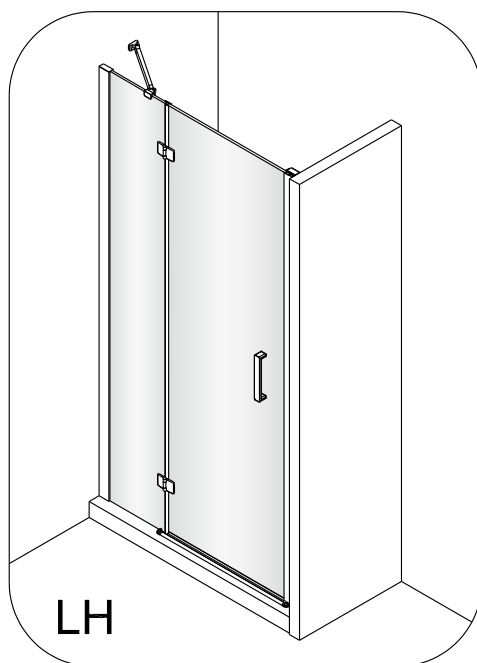

OLTENS

Disa

| | | | | | | | | |
|------------------------|---------------------|--------------|-----------------------|--------------|------------------------|--------------|--------------|--------------|
| 1 x8 | 2 x1 | 3 x1 | 4 ST4x40 x3 | 5 x1 | 6 x1 | 7 x1 | 8 x1 | 9 x1 |
| 10 x1 | 11 x8 | 12 x2 | 13 x1 | 14 x1 | 15 ST4x30 x2 | 16 x1 | 17 x1 | 18 x1 |
| 19 ST4x40 x3 | 20 x1 | 21 x1 | 22 x1 | 23 x1 | 24 x1 | 25 x1 | 26 x1 | 27 x1 |
| 28 x1 | 29 4mm x1 | 30 x1 | | | | | | |

1

2

3

4

EASY CLEAN GLASS

This side with easy clean treatment, please put this side to inside of shower enclosure.

5

Adjustable curtain could be torn apart as real demand.