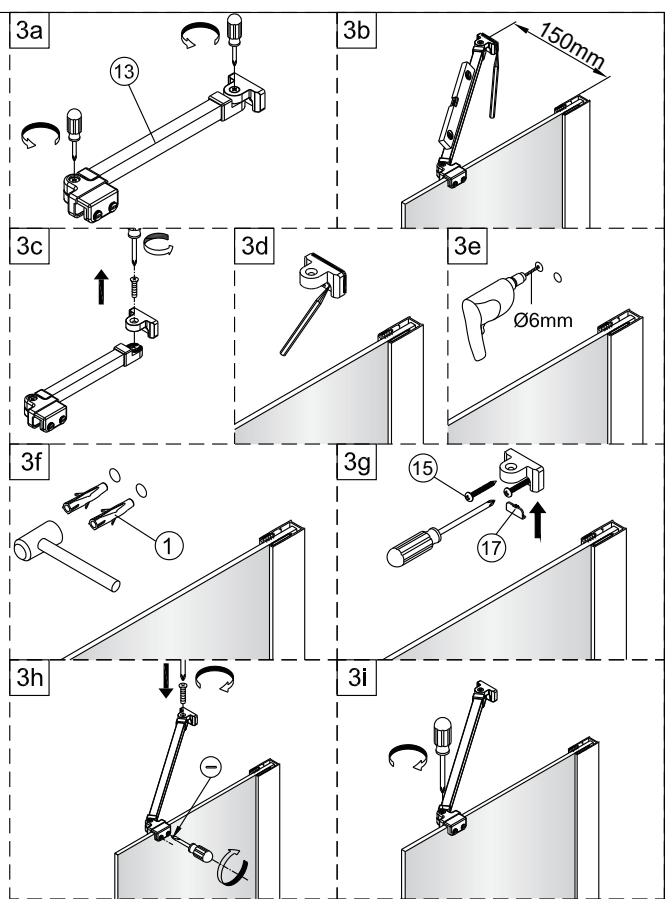

OLTENS

Disa

| | | | | | | | | |
|------------------------|---------------------|--------------|-----------------------|--------------|------------------------|--------------|--------------|--------------|
| 1 x8 | 2 x1 | 3 x1 | 4 ST4x40 x3 | 5 x1 | 6 x1 | 7 x1 | 8 x1 | 9 x1 |
| 10 x1 | 11 x8 | 12 x2 | 13 x1 | 14 x1 | 15 ST4x30 x2 | 16 x1 | 17 x1 | 18 x1 |
| 19 ST4x40 x3 | 20 x1 | 21 x1 | 22 x1 | 23 x1 | 24 x1 | 25 x1 | 26 x1 | 27 x1 |
| 28 x1 | 29 4mm x1 | 30 x1 | | | | | | |

1

2

3

4

EASY CLEAN GLASS

This side with easy clean treatment, please put this side to inside of shower enclosure.

5

Adjustable curtain could be torn apart as real demand.