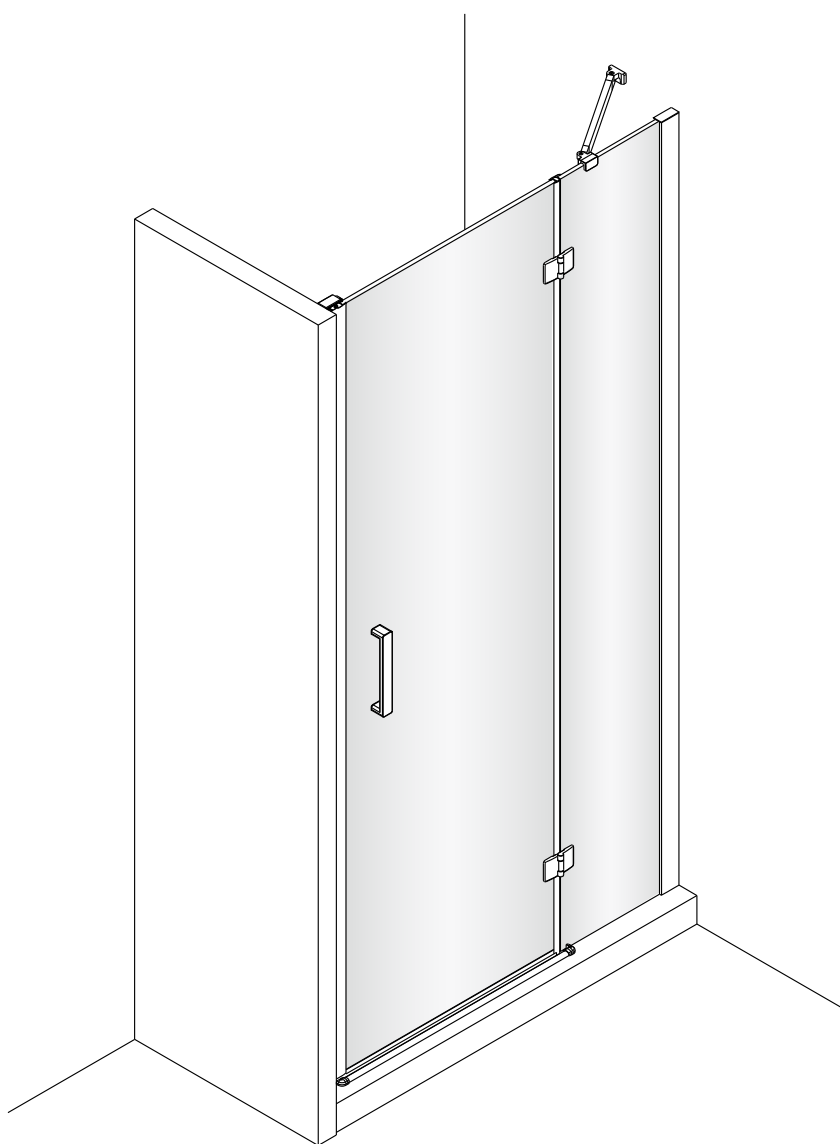

OLTENS

Disa

| | | | | | | | | |
|------------------------|---------------------|--------------|-----------------------|--------------|------------------------|--------------|--------------|--------------|
| 1 x8 | 2 x1 | 3 x1 | 4 ST4x40 x3 | 5 x1 | 6 x1 | 7 x1 | 8 x1 | 9 x1 |
| 10 x1 | 11 x8 | 12 x2 | 13 x1 | 14 x1 | 15 ST4x30 x2 | 16 x1 | 17 x1 | 18 x1 |
| 19 ST4x40 x3 | 20 x1 | 21 x1 | 22 x1 | 23 x1 | 24 x1 | 25 x1 | 26 x1 | 27 x1 |
| 28 x1 | 29 4mm x1 | 30 x1 | | | | | | |

1

2

3

4

EASY CLEAN GLASS

This side with easy clean treatment, please put this side to inside of shower enclosure.

5

Adjustable curtain could be torn apart as real demand.