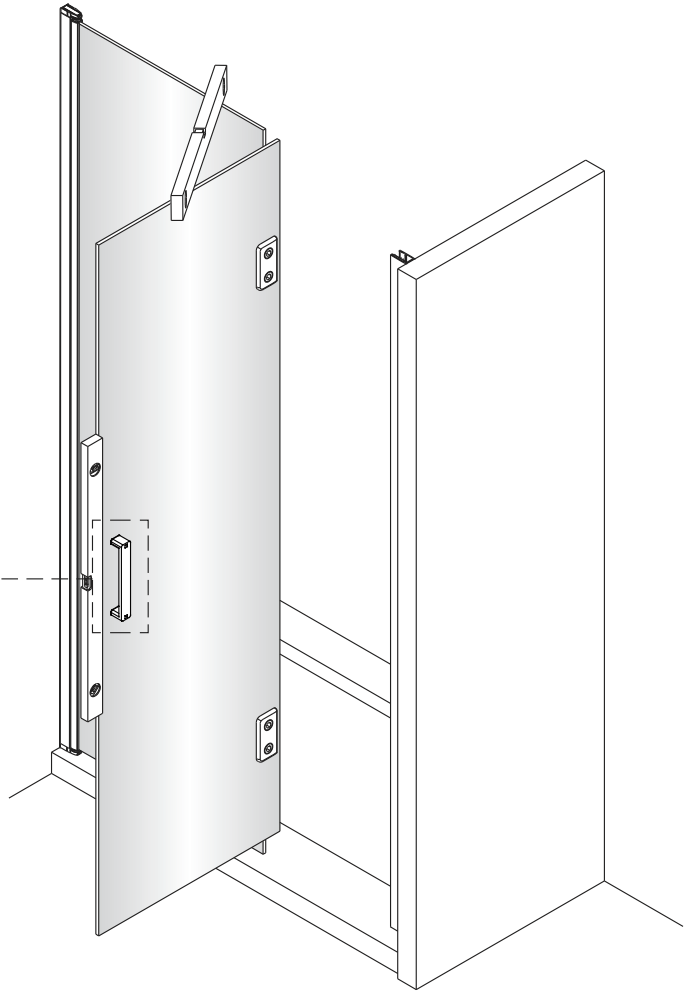

OLTENS

Hallan

1 1X 	2 6X ST4X40 	3 6X 	4 1X 	5 1X 	6 8X 	7 1X 	8 1X L=1908 	9 1X 	10 1X
11 1X 	12 1X 	13 1X 	14 1X 	15 1X 	16 1X 	17 1X 	18 1X 	19 1X 	20 1X
21 1X 	22 1X 	23 2X 	24 1X 4mm 	25 1X 3mm 					

EASY TO CLEAN
GLASS

This side with easy cleaning,
place this side to the inside of your shower.

3

4

6

7

8