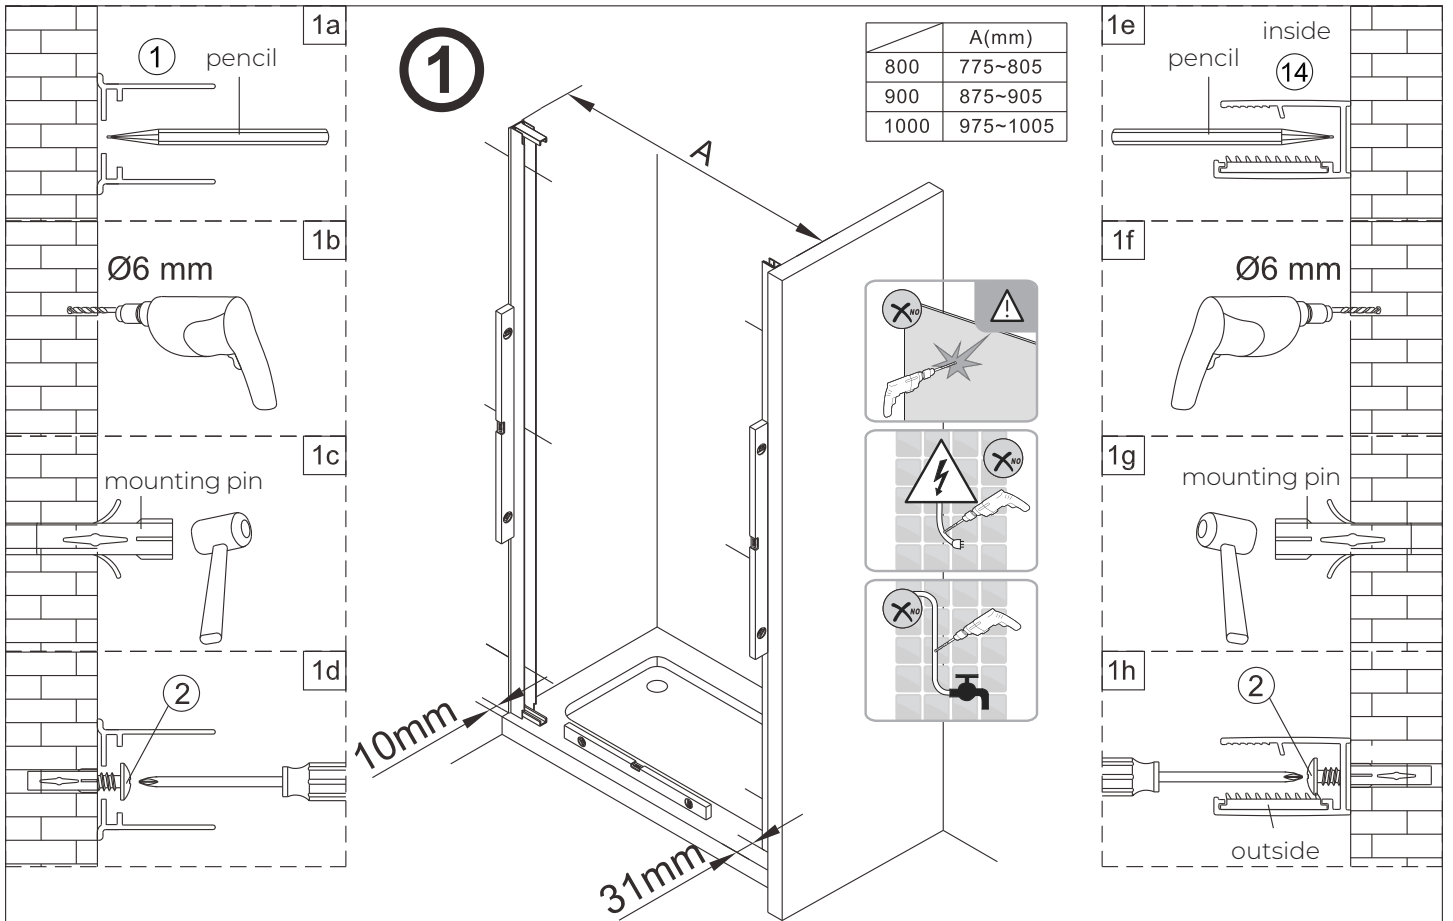

OLTENS

Hallan

1 1X 	2 6X ST4X40 	3 6X 	4 1X 	5 1X 	6 8X 	7 1X 	8 1X L=1908 	9 1X 	10 1X
11 1X 	12 1X 	13 1X 	14 1X 	15 1X 	16 1X 	17 1X 	18 1X 	19 1X 	20 1X
21 1X 	22 1X 	23 2X 	24 1X 4mm 	25 1X 3mm 					

EASY TO CLEAN
GLASS

This side with easy cleaning,
place this side to the inside of your shower.

3

4

6

7

8