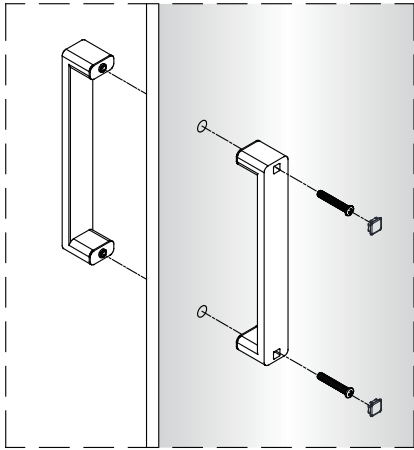

OLTENS

Hallan

1 1X 	2 6X ST4X40 	3 6X 	4 1X 	5 1X 	6 8X 	7 1X 	8 1X L=1908 	9 1X 	10 1X
11 1X 	12 1X 	13 1X 	14 1X 	15 1X 	16 1X 	17 1X 	18 1X 	19 1X 	20 1X
21 1X 	22 1X 	23 2X 	24 1X 4mm 	25 1X 3mm 					

EASY TO CLEAN
GLASS

This side with easy cleaning,
place this side to the inside of your shower.

3

4

6

7

8