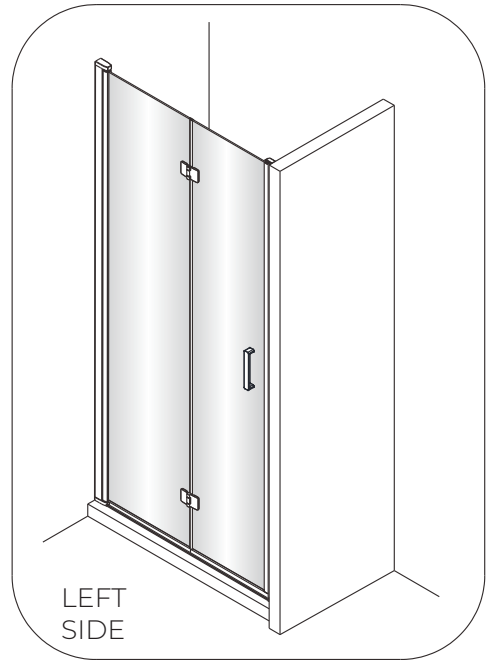

OLTENS

Hallan

1 1X 	2 6X ST4X40 	3 6X 	4 1X 	5 1X 	6 8X 	7 1X 	8 1X L=1908 	9 1X 	10 1X
11 1X 	12 1X 	13 1X 	14 1X 	15 1X 	16 1X 	17 1X 	18 1X 	19 1X 	20 1X
21 1X 	22 1X 	23 2X 	24 1X 4mm 	25 1X 3mm 					

EASY TO CLEAN
GLASS

This side with easy cleaning,
place this side to the inside of your shower.

3

4

6

7

8