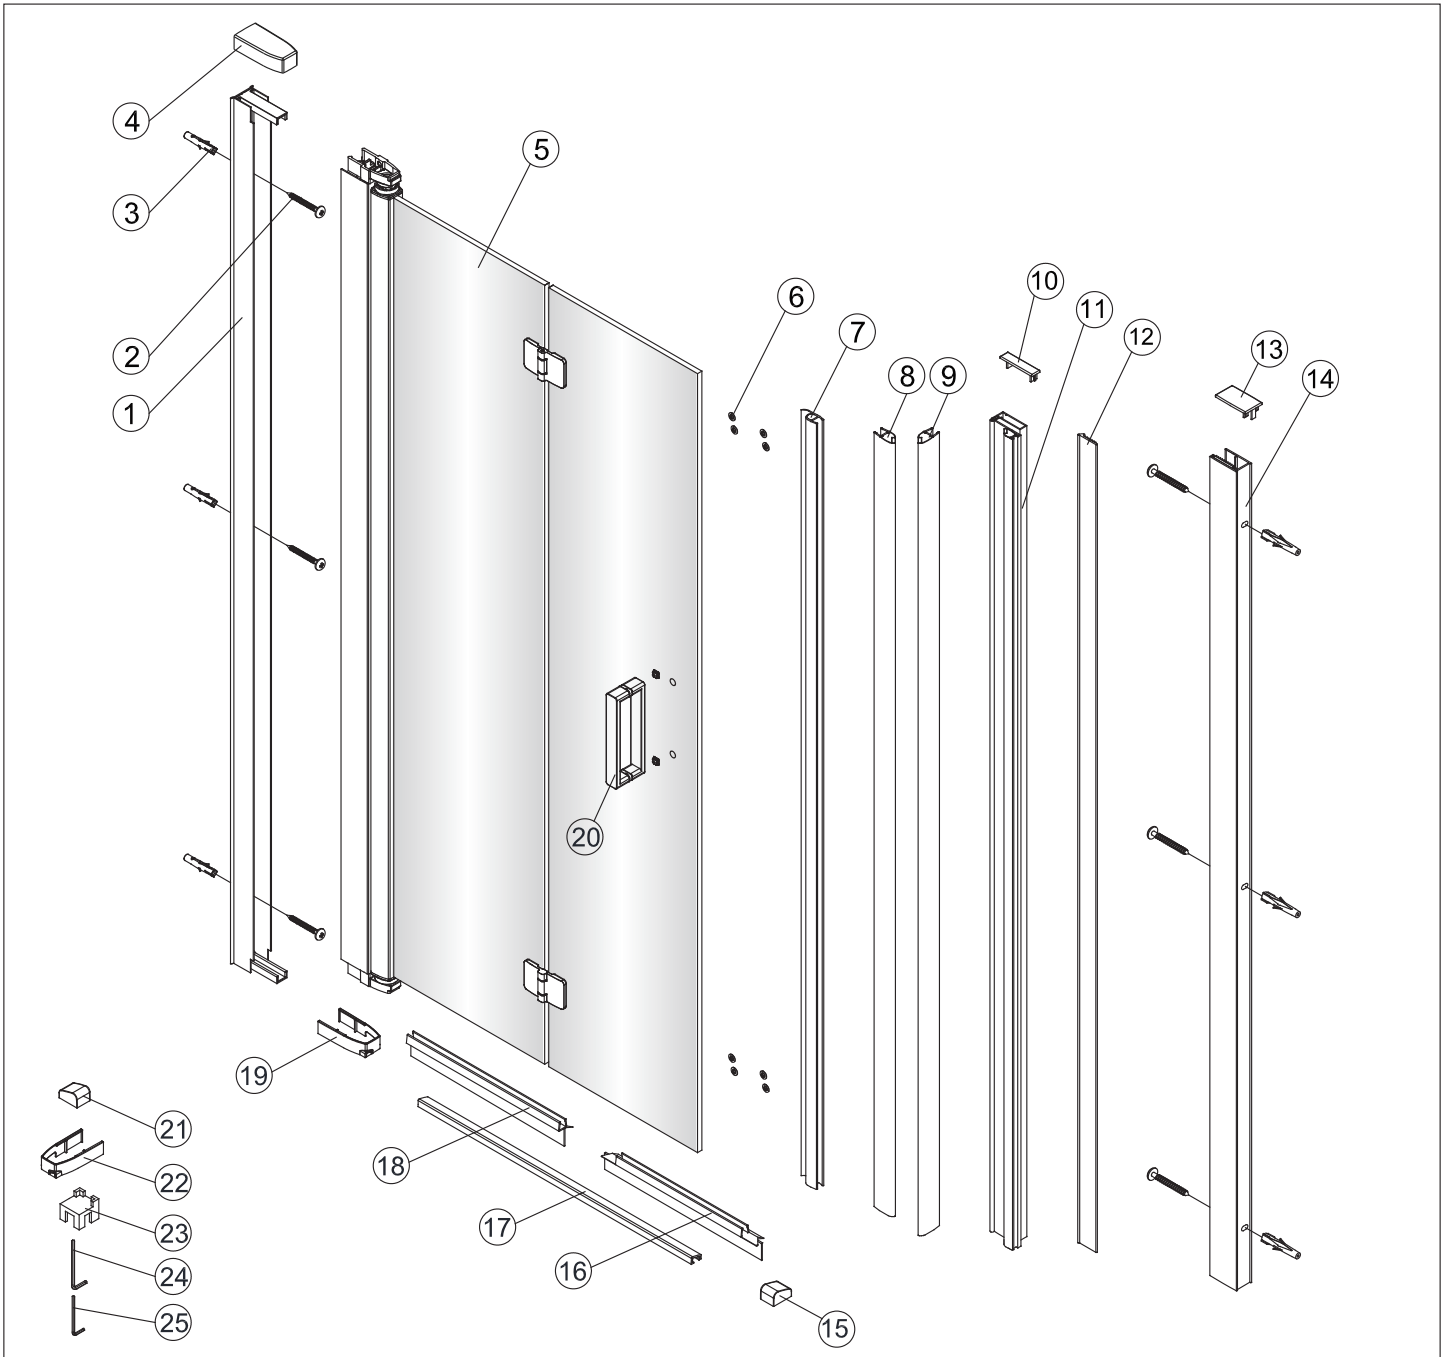

OLTENS

Hallan

1 1X 	2 6X ST4X40 	3 6X 	4 1X 	5 1X 	6 8X 	7 1X 	8 1X L=1908 	9 1X 	10 1X
11 1X 	12 1X 	13 1X 	14 1X 	15 1X 	16 1X 	17 1X 	18 1X 	19 1X 	20 1X
21 1X 	22 1X 	23 2X 	24 1X 4mm 	25 1X 3mm 					

EASY TO CLEAN
GLASS

This side with easy cleaning,
place this side to the inside of your shower.

3

4

6

7

8