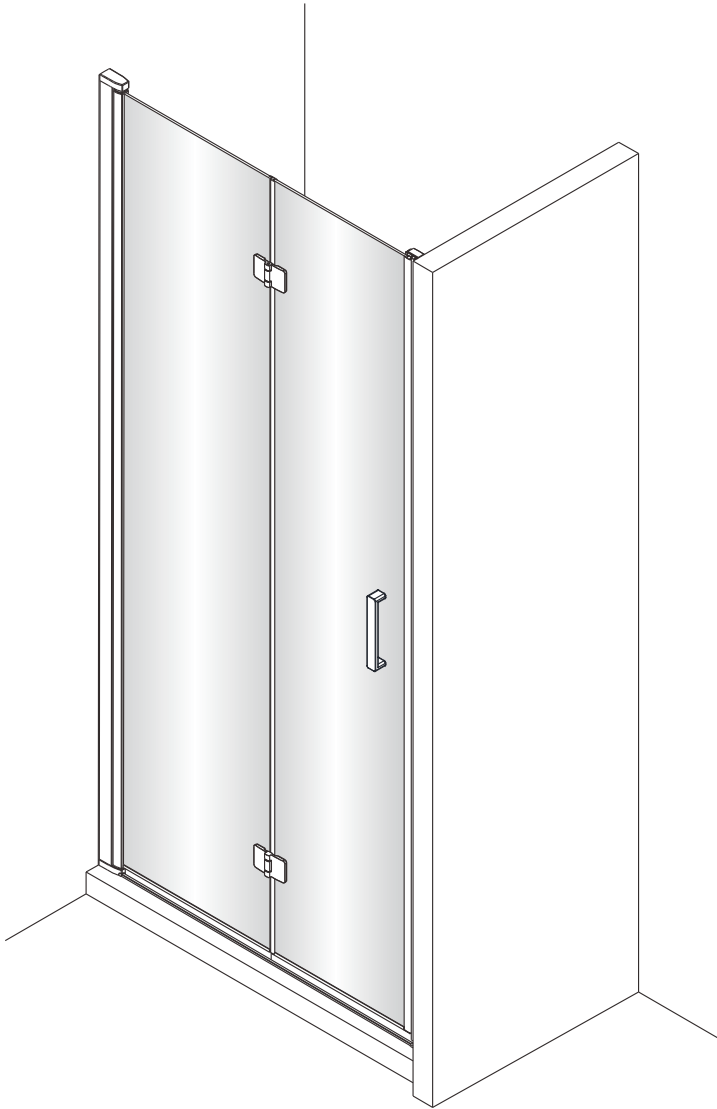

OLTENS

Hallan

1 1X 	2 6X ST4X40 	3 6X 	4 1X 	5 1X 	6 8X 	7 1X 	8 1X L=1908 	9 1X 	10 1X
11 1X 	12 1X 	13 1X 	14 1X 	15 1X 	16 1X 	17 1X 	18 1X 	19 1X 	20 1X
21 1X 	22 1X 	23 2X 	24 1X 4mm 	25 1X 3mm 					

EASY TO CLEAN
GLASS

This side with easy cleaning,
place this side to the inside of your shower.

3

4

6

7

8