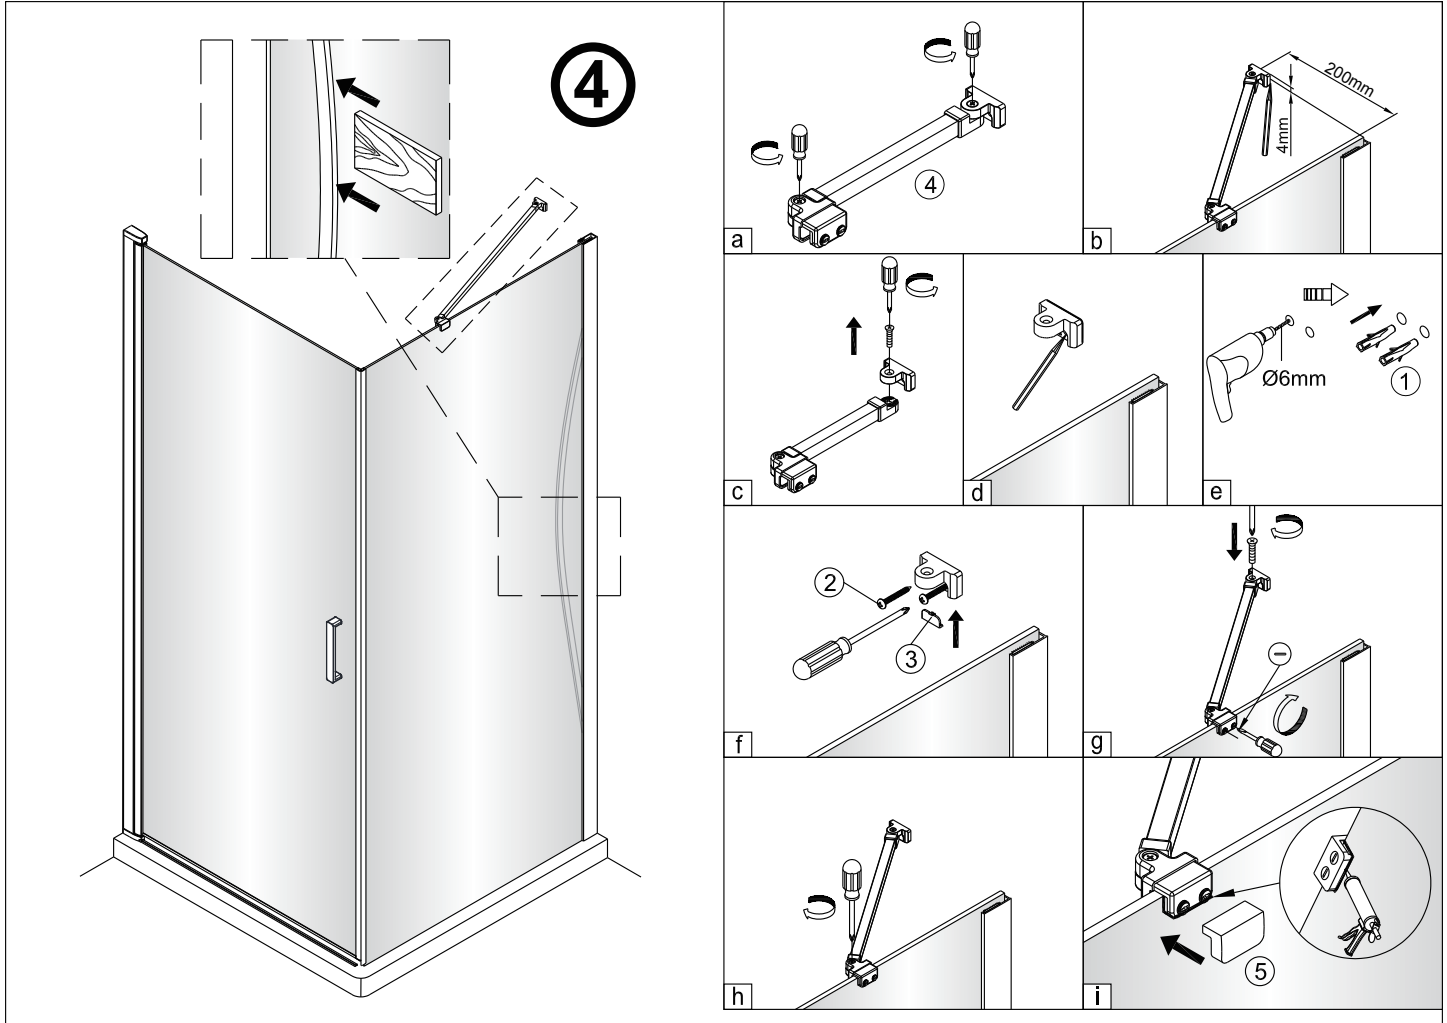

OLTENS

VARIANT A

VARIANT B

VARIANT C

Hallan

1  5X	2  2X ST4X30	3  1X	4  1X	5  1X	6  1X
7  3X ST4X40	8  1X	9  1X	10  1X	11  1X	12  1X

1

EASY TO CLEAN
GLASS

This easy cleaning side,
place this side inside the shower enclosure.

②

③

5b

5c

⑥