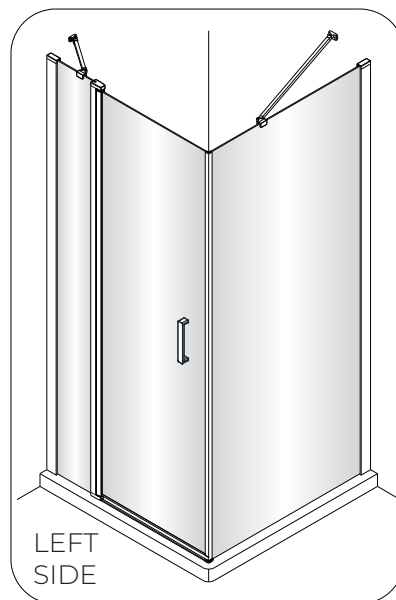

OLTENS

VARIANT A

VARIANT B

VARIANT C

Hallan

1  5X	2  2X ST4X30	3  1X	4  1X	5  1X	6  1X
7  3X ST4X40	8  1X	9  1X	10  1X	11  1X	12  1X

1

EASY TO CLEAN
GLASS

This easy cleaning side,
place this side inside the shower enclosure.

②

③

5b

5c

⑥