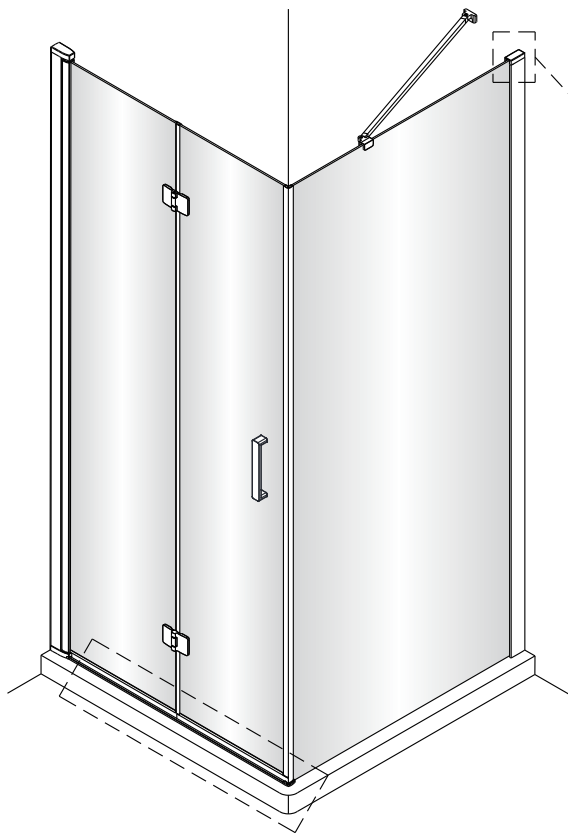

OLTENS

VARIANT A

VARIANT B

VARIANT C

Hallan

1  5X	2  2X ST4X30	3  1X	4  1X	5  1X	6  1X
7  3X ST4X40	8  1X	9  1X	10  1X	11  1X	12  1X

1

EASY TO CLEAN
GLASS

This easy cleaning side,
place this side inside the shower enclosure.

②

③

5b

5c

⑥