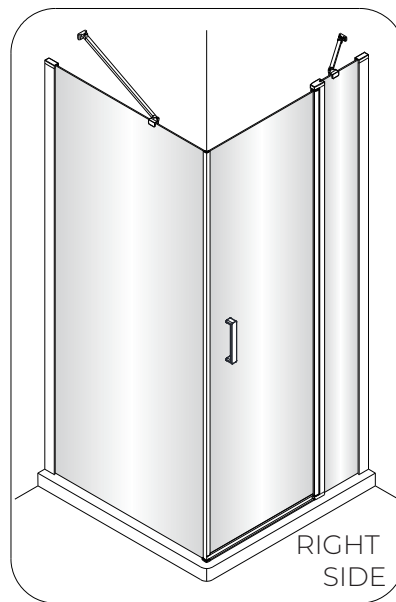

OLTENS

VARIANT A

VARIANT B

VARIANT C

Hallan

1  5X	2  2X ST4X30	3  1X	4  1X	5  1X	6  1X
7  3X ST4X40	8  1X	9  1X	10  1X	11  1X	12  1X

1

EASY TO CLEAN
GLASS

This easy cleaning side,
place this side inside the shower enclosure.

②

③

5b

5c

⑥