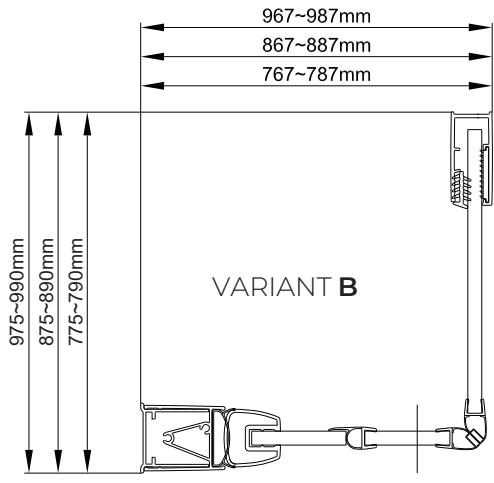

OLTENS

VARIANT A

VARIANT B

VARIANT C

Hallan

1  5X	2  2X ST4X30	3  1X	4  1X	5  1X	6  1X
7  3X ST4X40	8  1X	9  1X	10  1X	11  1X	12  1X

1

EASY TO CLEAN
GLASS

This easy cleaning side,
place this side inside the shower enclosure.

②

③

5b

5c

⑥