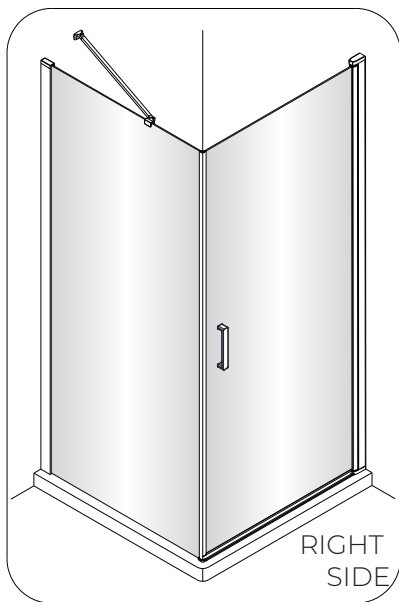

OLTENS

VARIANT A

VARIANT B

VARIANT C

Hallan

1  5X	2  2X ST4X30	3  1X	4  1X	5  1X	6  1X
7  3X ST4X40	8  1X	9  1X	10  1X	11  1X	12  1X

1

EASY TO CLEAN
GLASS

This easy cleaning side,
place this side inside the shower enclosure.

②

③

5b

5c

⑥