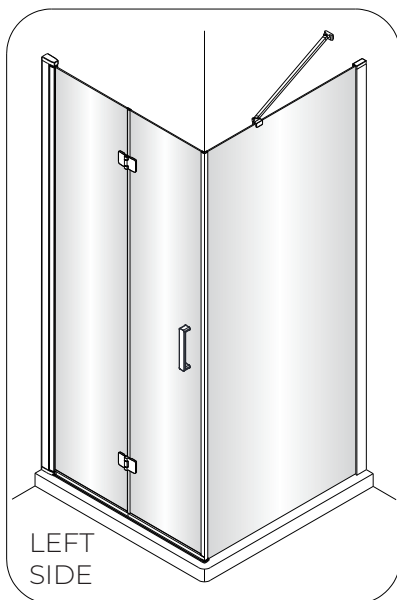

OLTENS

VARIANT A

VARIANT B

VARIANT C

Hallan

1  5X	2  2X ST4X30	3  1X	4  1X	5  1X	6  1X
7  3X ST4X40	8  1X	9  1X	10  1X	11  1X	12  1X

1

EASY TO CLEAN
GLASS

This easy cleaning side,
place this side inside the shower enclosure.

②

③

5b

5c

⑥