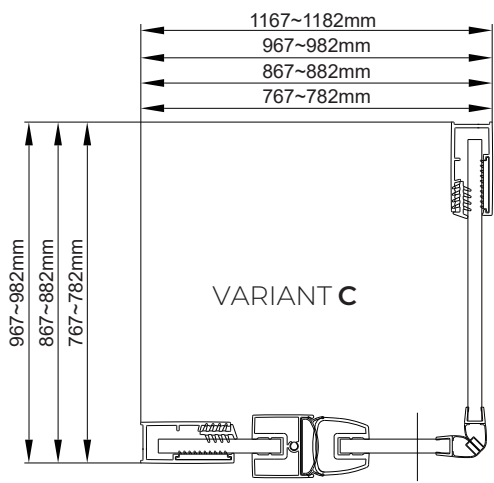

OLTENS

VARIANT A

VARIANT B

VARIANT C

Hallan

1  5X	2  2X ST4X30	3  1X	4  1X	5  1X	6  1X
7  3X ST4X40	8  1X	9  1X	10  1X	11  1X	12  1X

1

EASY TO CLEAN
GLASS

This easy cleaning side,
place this side inside the shower enclosure.

②

③

5b

5c

⑥