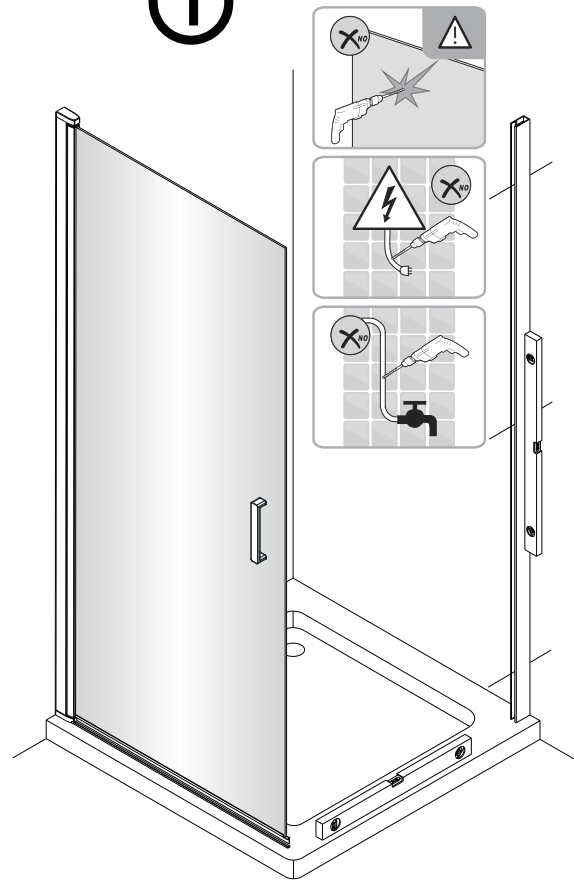

OLTENS

VARIANT A

VARIANT B

VARIANT C

Hallan

1  5X	2  2X ST4X30	3  1X	4  1X	5  1X	6  1X
7  3X ST4X40	8  1X	9  1X	10  1X	11  1X	12  1X

1

EASY TO CLEAN
GLASS

This easy cleaning side,
place this side inside the shower enclosure.

②

③

5b

5c

⑥