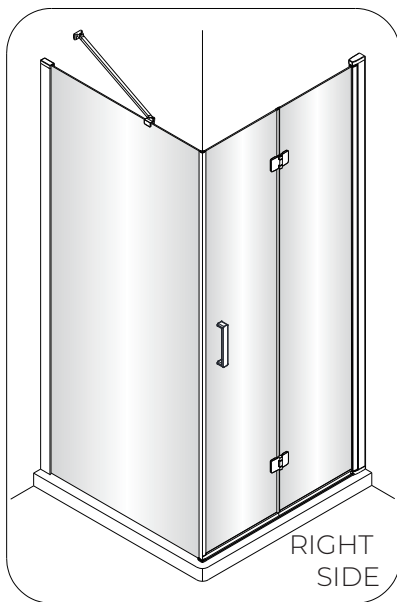

OLTENS

VARIANT A

VARIANT B

VARIANT C

Hallan

1  5X	2  2X ST4X30	3  1X	4  1X	5  1X	6  1X
7  3X ST4X40	8  1X	9  1X	10  1X	11  1X	12  1X

1

EASY TO CLEAN
GLASS

This easy cleaning side,
place this side inside the shower enclosure.

②

③

5b

5c

⑥