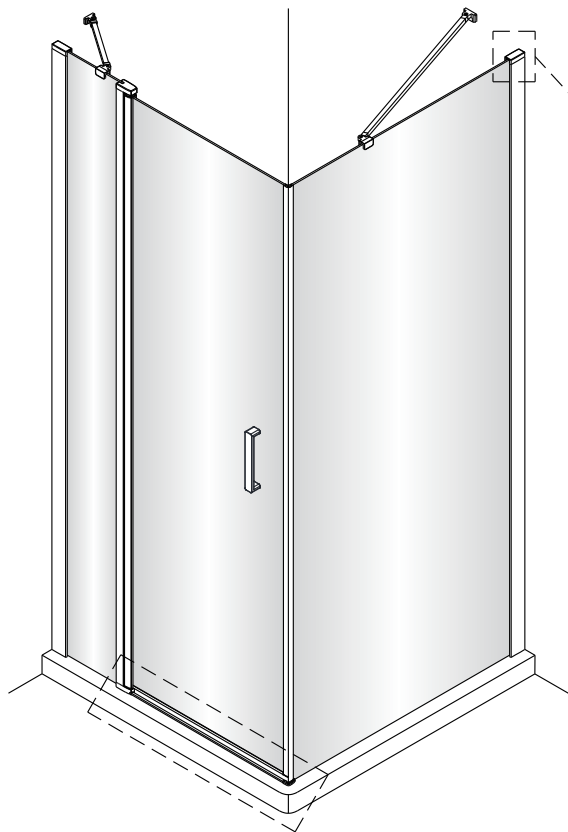

OLTENS

VARIANT A

VARIANT B

VARIANT C

Hallan

1  5X	2  2X ST4X30	3  1X	4  1X	5  1X	6  1X
7  3X ST4X40	8  1X	9  1X	10  1X	11  1X	12  1X

1

EASY TO CLEAN
GLASS

This easy cleaning side,
place this side inside the shower enclosure.

②

③

5b

5c

⑥