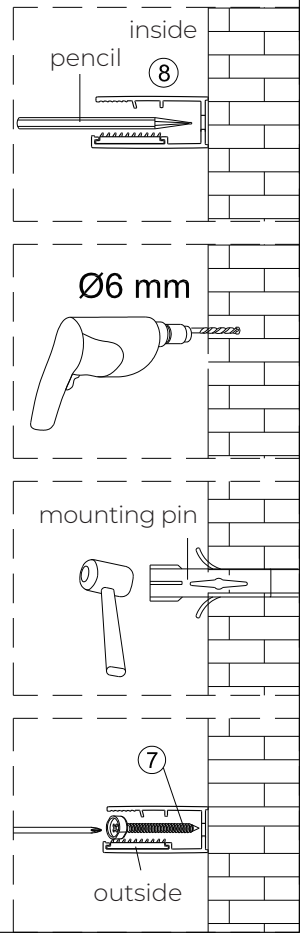

OLTENS

VARIANT A

VARIANT B

VARIANT C

Hallan

1  5X	2  2X ST4X30	3  1X	4  1X	5  1X	6  1X
7  3X ST4X40	8  1X	9  1X	10  1X	11  1X	12  1X

1

EASY TO CLEAN
GLASS

This easy cleaning side,
place this side inside the shower enclosure.

②

③

5b

5c

⑥