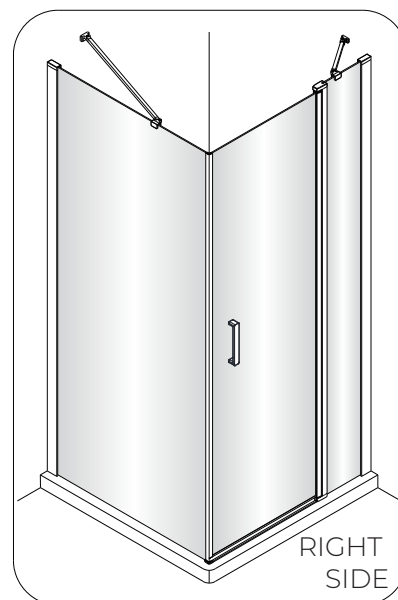

OLTENS

VARIANTA

VARIANTB

VARIANTC

Rinnan

1

EASY TO CLEAN
GLASS

This side with easy cleaning,
place this side to the inside of your shower.