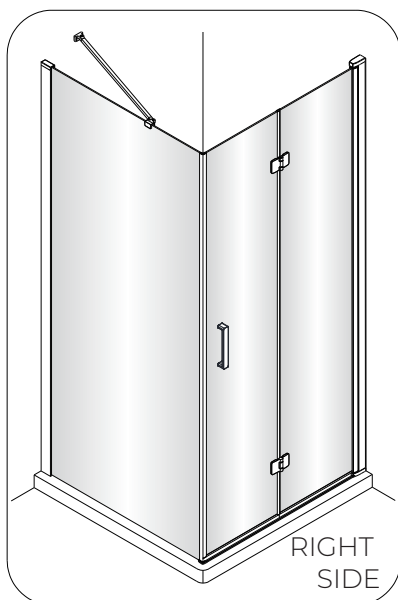

OLTENS

VARIANTA

VARIANTB

VARIANTC

Rinnan

1

EASY TO CLEAN
GLASS

This side with easy cleaning,
place this side to the inside of your shower.