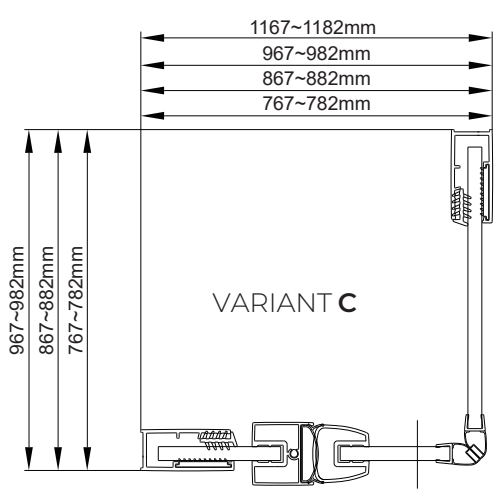

OLTENS

VARIANTA

VARIANTB

VARIANTC

Rinnan

1

EASY TO CLEAN
GLASS

This side with easy cleaning,
place this side to the inside of your shower.