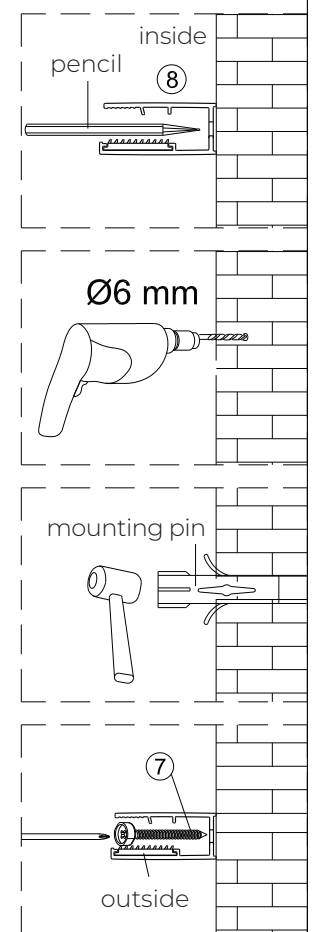

OLTENS

VARIANTA

VARIANTB

VARIANTC

Rinnan

1

EASY TO CLEAN
GLASS

This side with easy cleaning,
place this side to the inside of your shower.