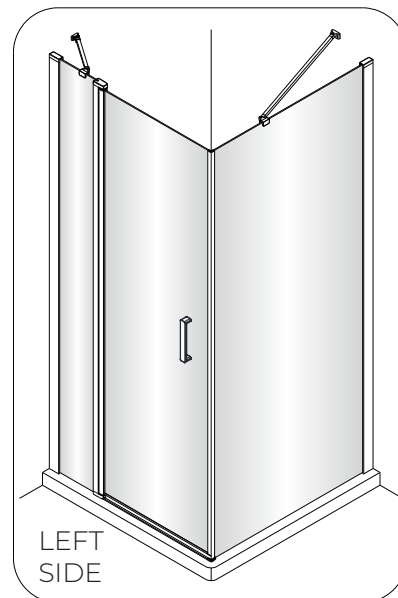

OLTENS

VARIANTA

VARIANTB

VARIANTC

Rinnan

1

EASY TO CLEAN
GLASS

This side with easy cleaning,
place this side to the inside of your shower.