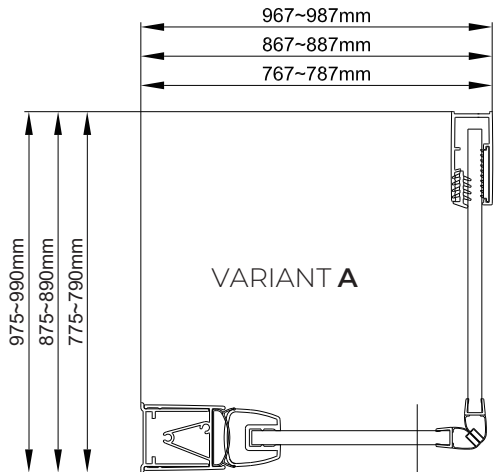

OLTENS

VARIANTA

VARIANTB

VARIANTC

Rinnan

1

EASY TO CLEAN
GLASS

This side with easy cleaning,
place this side to the inside of your shower.