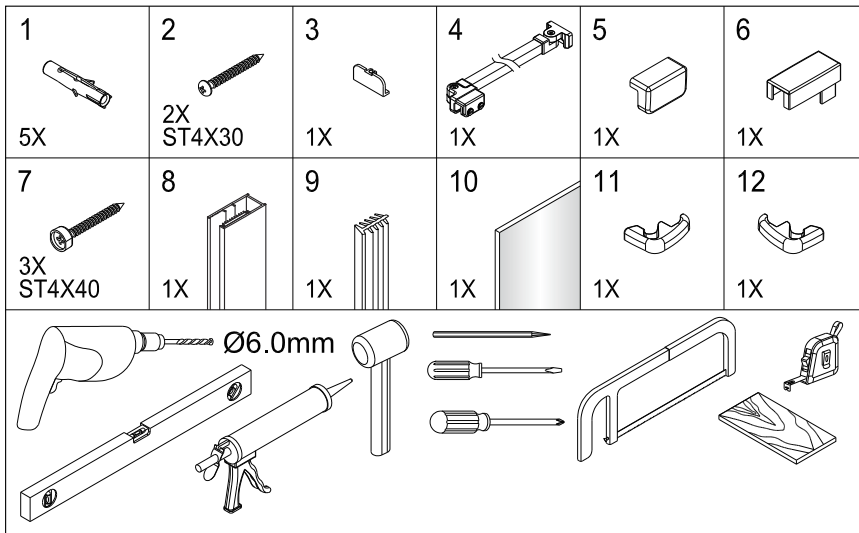

OLTENS

VARIANTA

VARIANTB

VARIANTC

Rinnan

1

EASY TO CLEAN
GLASS

This side with easy cleaning,
place this side to the inside of your shower.