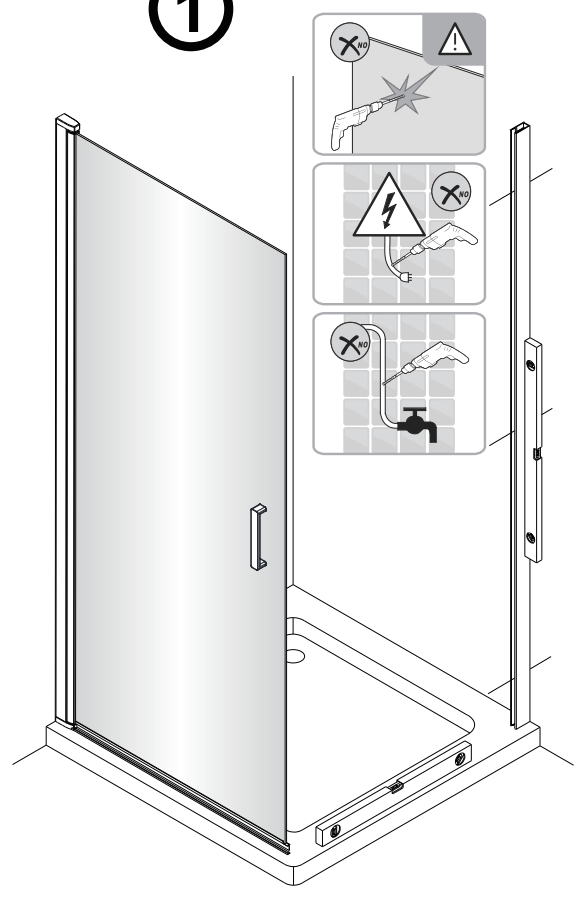

OLTENS

VARIANTA

VARIANTB

VARIANTC

Rinnan

1

EASY TO CLEAN
GLASS

This side with easy cleaning,
place this side to the inside of your shower.