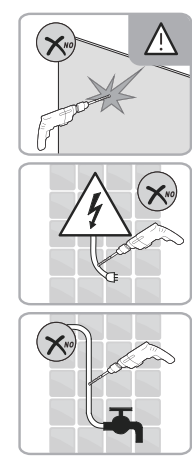

OLTENS

VARIANTA

VARIANTB

VARIANTC

Rinnan

1

EASY TO CLEAN
GLASS

This side with easy cleaning,
place this side to the inside of your shower.