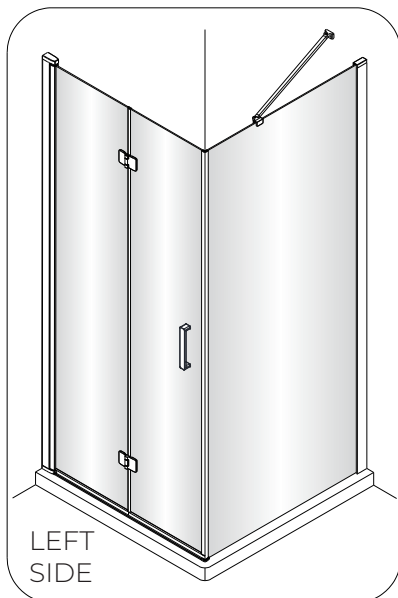

OLTENS

VARIANTA

VARIANTB

VARIANTC

Rinnan

1

EASY TO CLEAN
GLASS

This side with easy cleaning,
place this side to the inside of your shower.