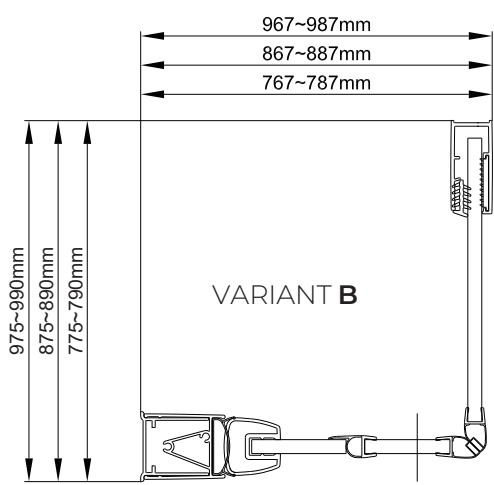

OLTENS

VARIANTA

VARIANTB

VARIANTC

Rinnan

1

EASY TO CLEAN
GLASS

This side with easy cleaning,
place this side to the inside of your shower.