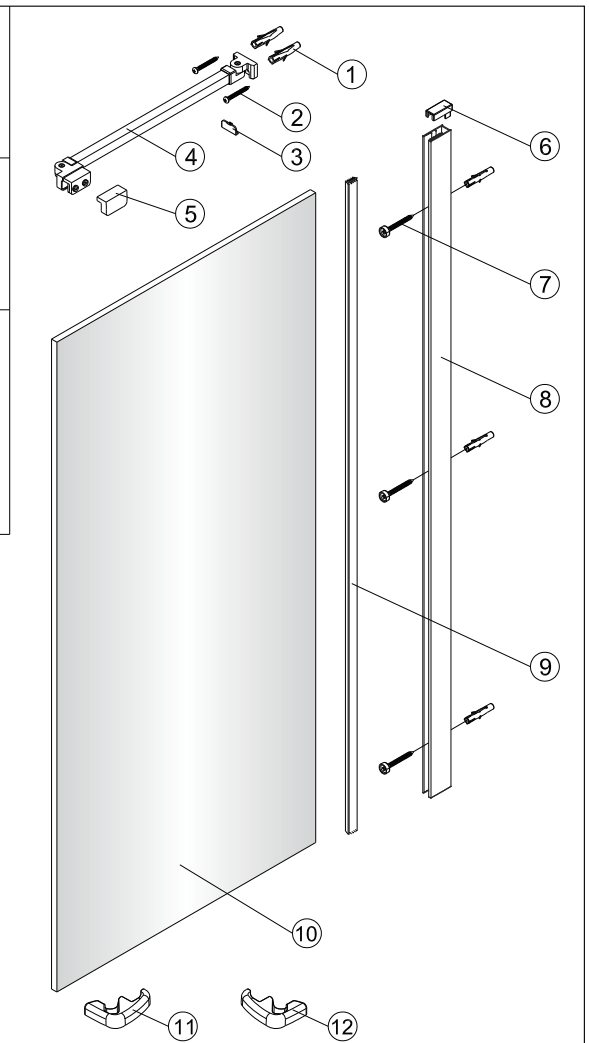

OLTENS

VARIANTA

VARIANTB

VARIANTC

Rinnan

1

EASY TO CLEAN
GLASS

This side with easy cleaning,
place this side to the inside of your shower.