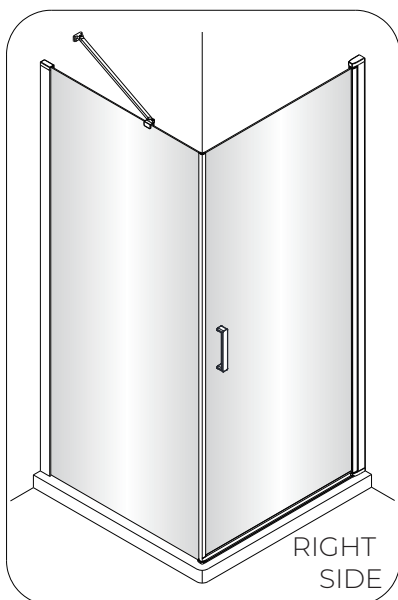

OLTENS

VARIANTA

VARIANTB

VARIANTC

Rinnan

1

EASY TO CLEAN
GLASS

This side with easy cleaning,
place this side to the inside of your shower.