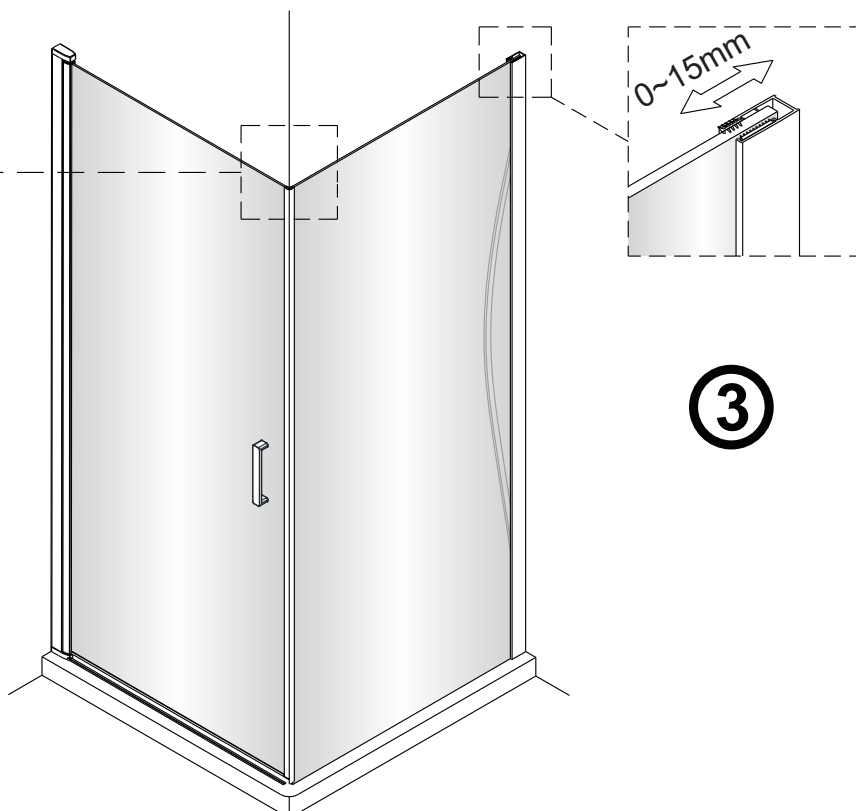

EASY TO CLEAN
GLASS

This side with easy cleaning,
place this side to the inside of your shower.

②